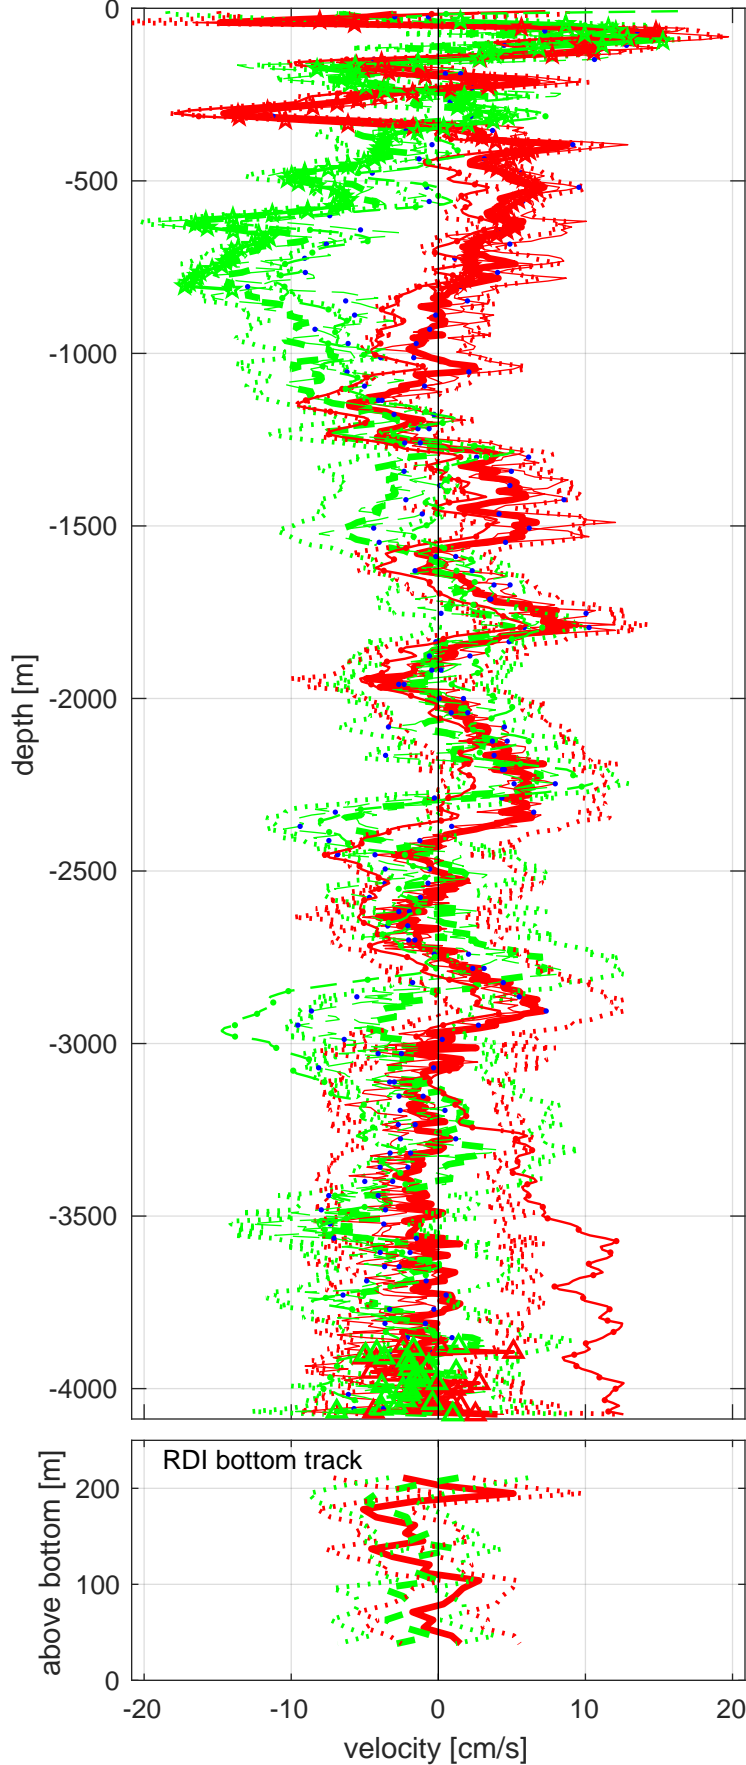

# Station : I7N station #88 (V2) Figure 1

U(-) V(--); blue dots down cast; dotted shear; pentagon SADCP

Start: 4°N 23.3124' 59°E 31.3165'

25-May-2018 12:21:17

End: 4°N 23.3544' 59°E 31.4756'

25-May-2018 15:32:24

u-mean: 1 [cm/s] v-mean -2 [cm/s]

binsize do: 8 [m] binsize up: 8 [m]

mag. deviation -2.2

wdiff: 0.2 pglim: 0 elim 0.5

bar:1.0 bot:1.0 sad:1.0

weightmin 0.1 weightpower: 1.0

max depth: 4079 [m] bottom: 4088 [m]

range of instruments ping (-b)