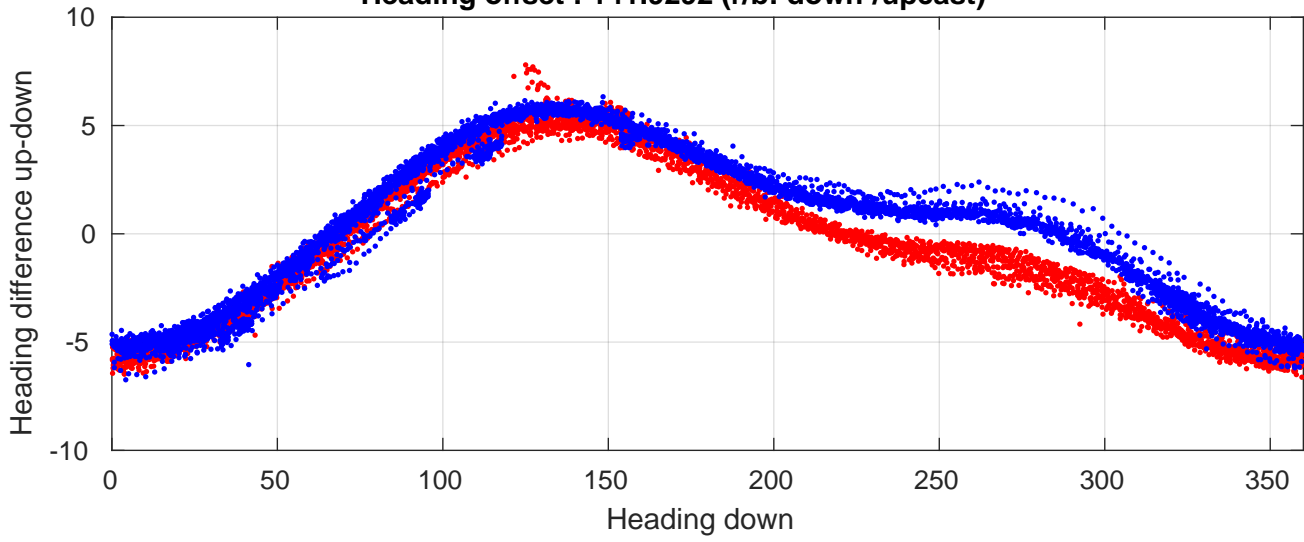

P06 station #115 (V2) Figure 6

Heading offset : 141.9292 (r/b: down-/upcast)

Pitch offset : -0.40824

Roll offset : -0.8644