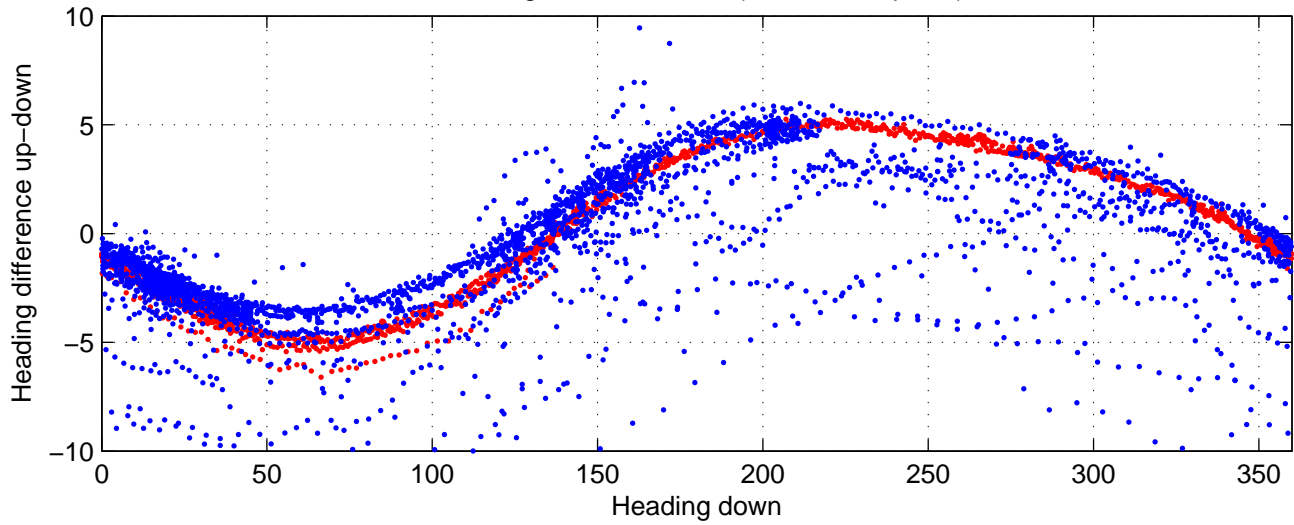

rh10771 (LADCP #085; V5) Figure 6

Heading offset : 89.2655 (r/b: down-/upcast)

Pitch offset : -0.76158

Roll offset : -0.81171