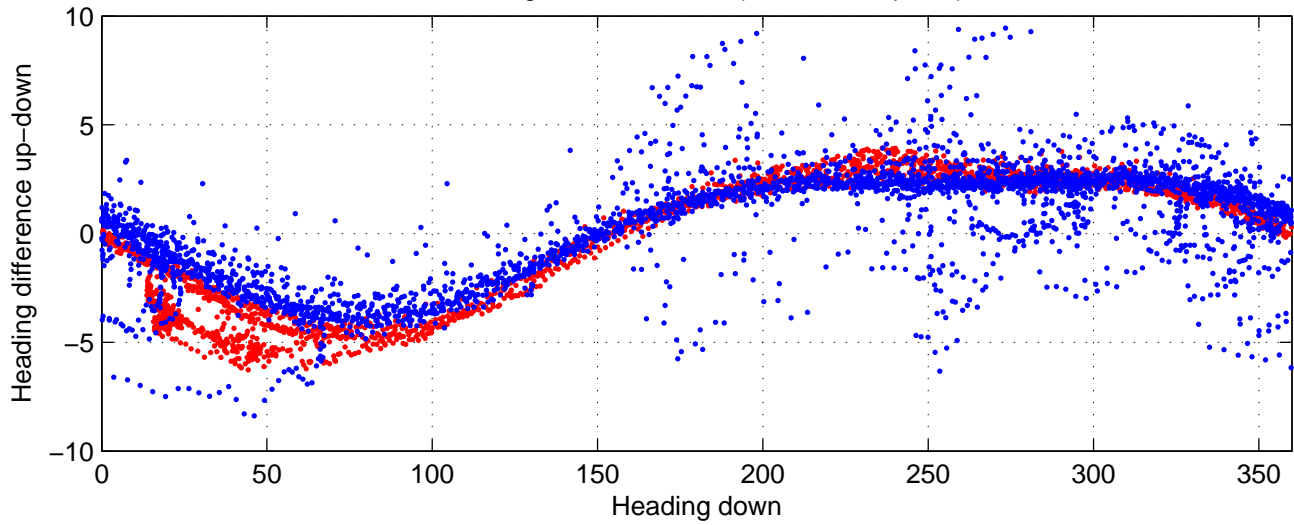

rh10111 (LADCP #018; V5) Figure 6

Heading offset : 87.1004 (r/b: down-/upcast)

Pitch offset : -0.50441

Roll offset : -0.90391