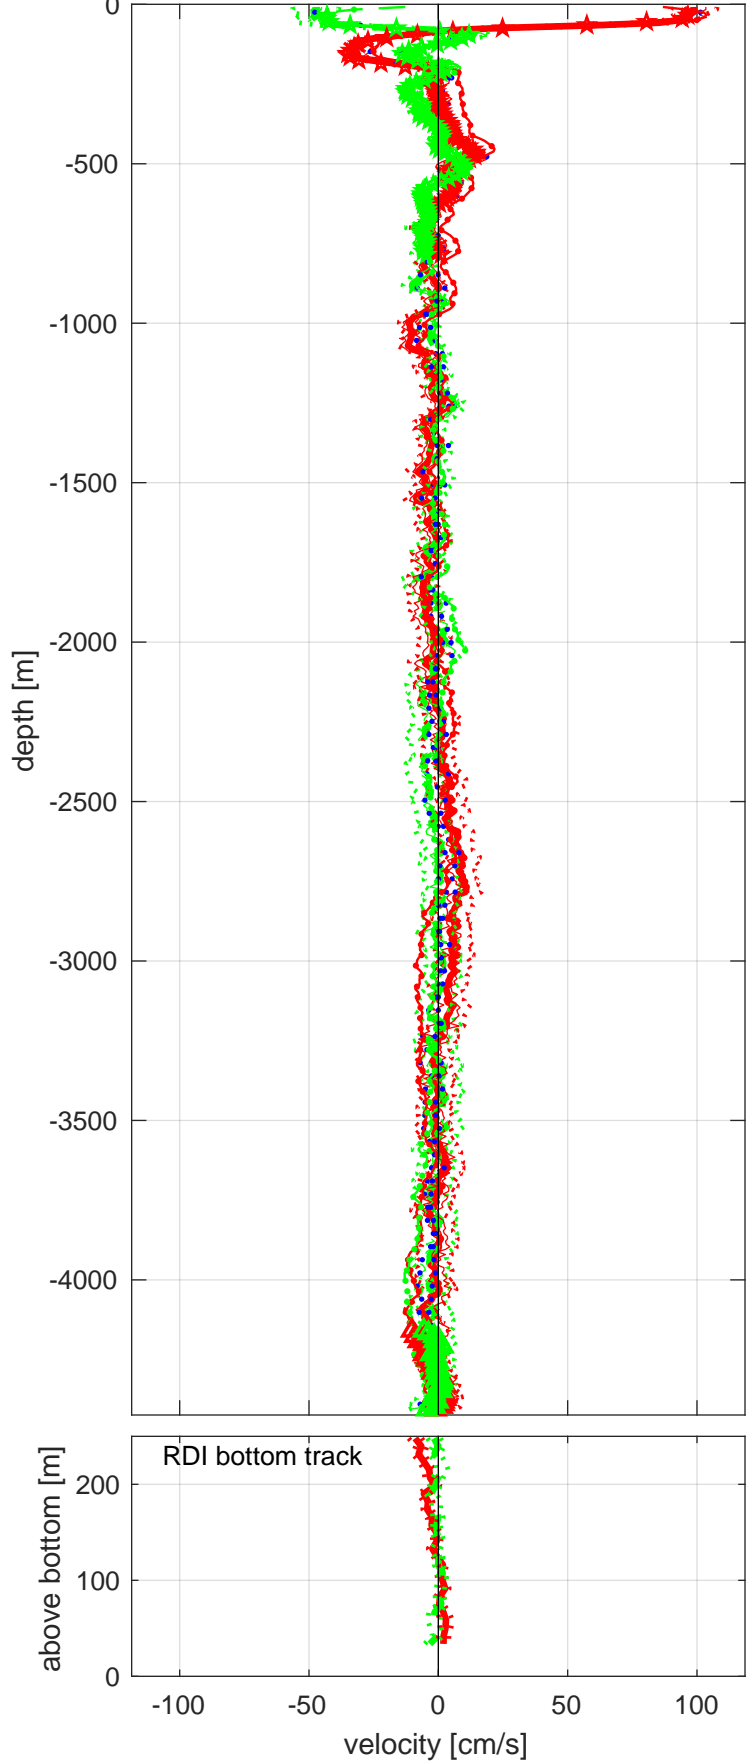

Station : I7N station #72 (V2) Figure 1

U(-) V(--); blue dots down cast; dotted shear; pentagon SADCP

Start: 1°S 13.6797' 57°E 14.3484'

21-May-2018 08:35:17

End: 1°S 13.6848' 57°E 14.4180'

21-May-2018 11:51:37

u-mean: 1 [cm/s] v-mean -2 [cm/s]

binsize do: 8 [m] binsize up: 8 [m]

mag. deviation -3.8

wdiff: 0.2 pglim: 0 elim 0.5

bar:1.0 bot:1.0 sad:1.0

weightmin 0.1 weightpower: 1.0

max depth: 4417 [m] bottom: 4424 [m]