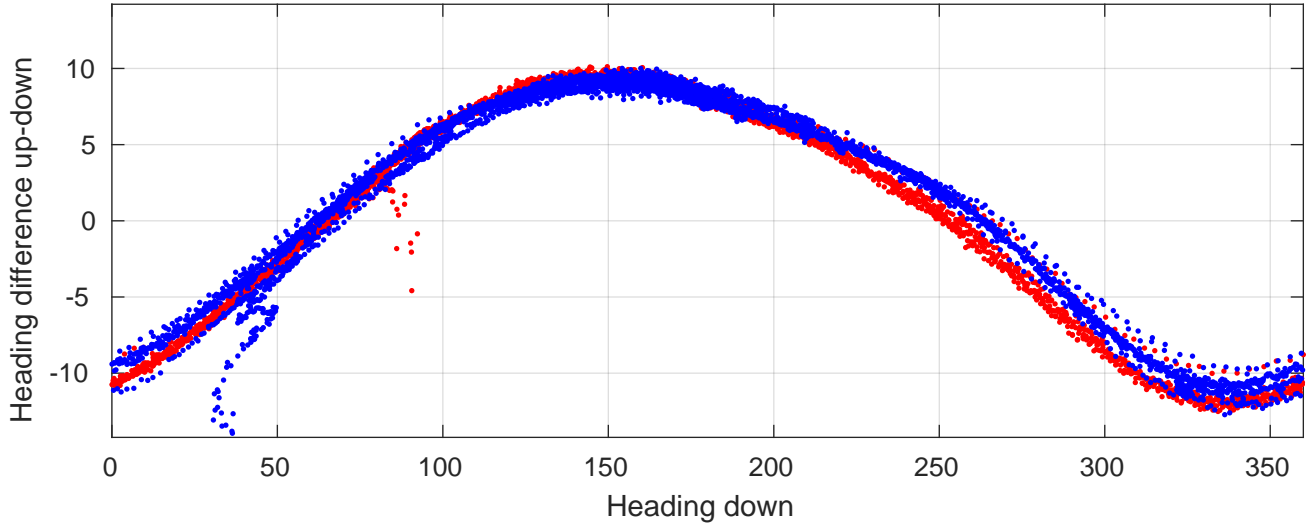

P06 station #206 (V2) Figure 6

Heading offset : 158.8961 (r/b: down-/upcast)

Pitch offset : -0.35645

Roll offset : -0.43994