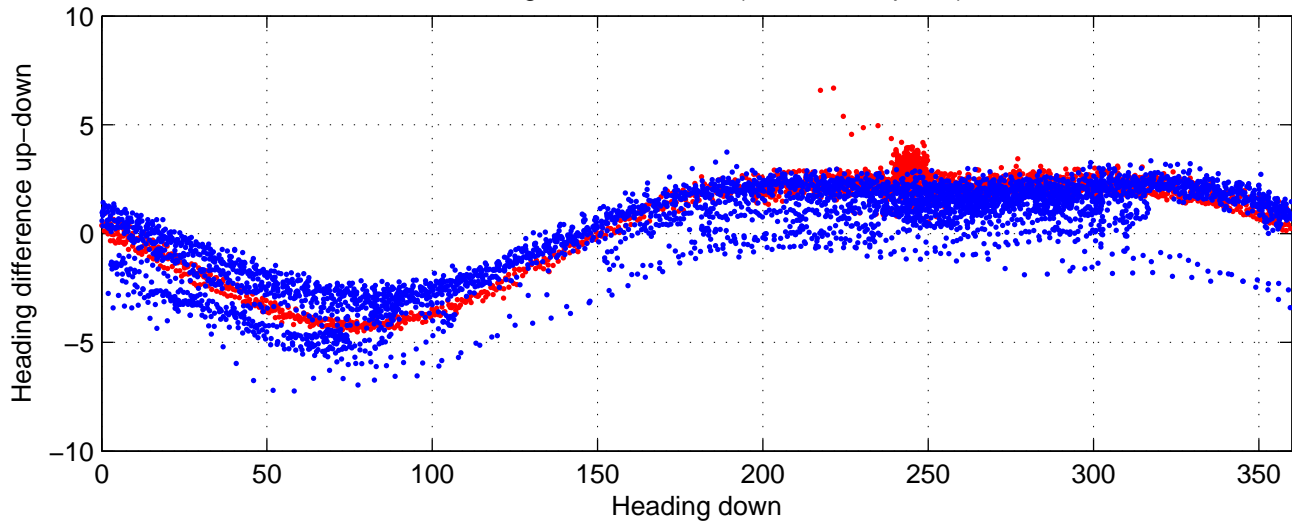

rh10191 (LADCP #026; V5) Figure 6

Heading offset : 87.1415 (r/b: down-/upcast)

Pitch offset : -0.56875

Roll offset : -0.70314