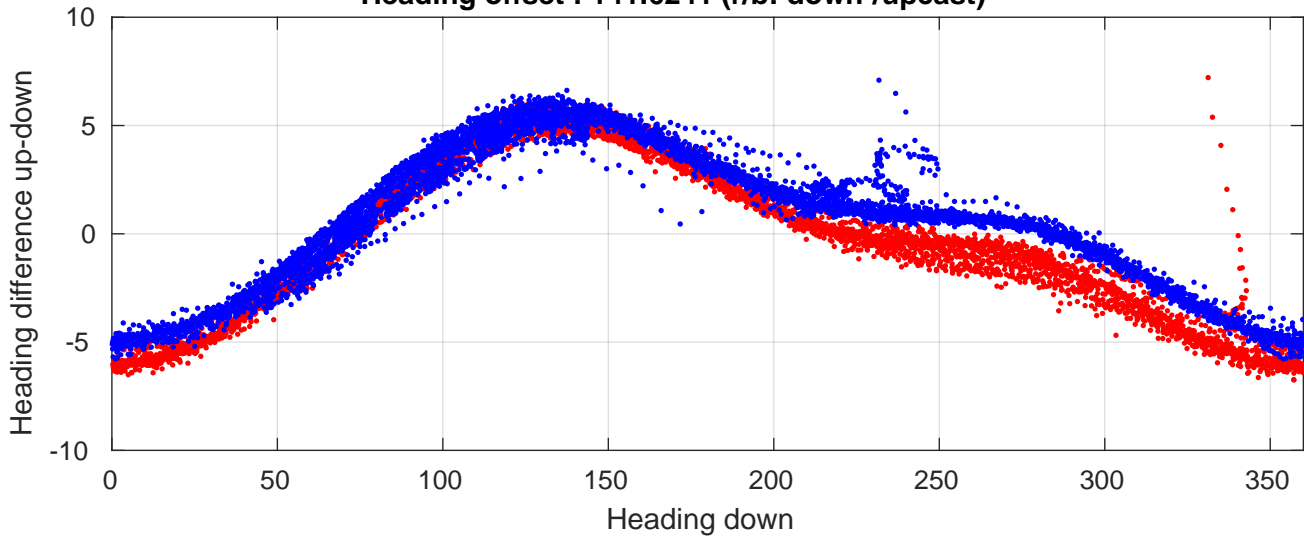

P06 station #110 (V2) Figure 6

Heading offset : 141.6241 (r/b: down-/upcast)

Pitch offset : -0.562

Roll offset : -0.91081