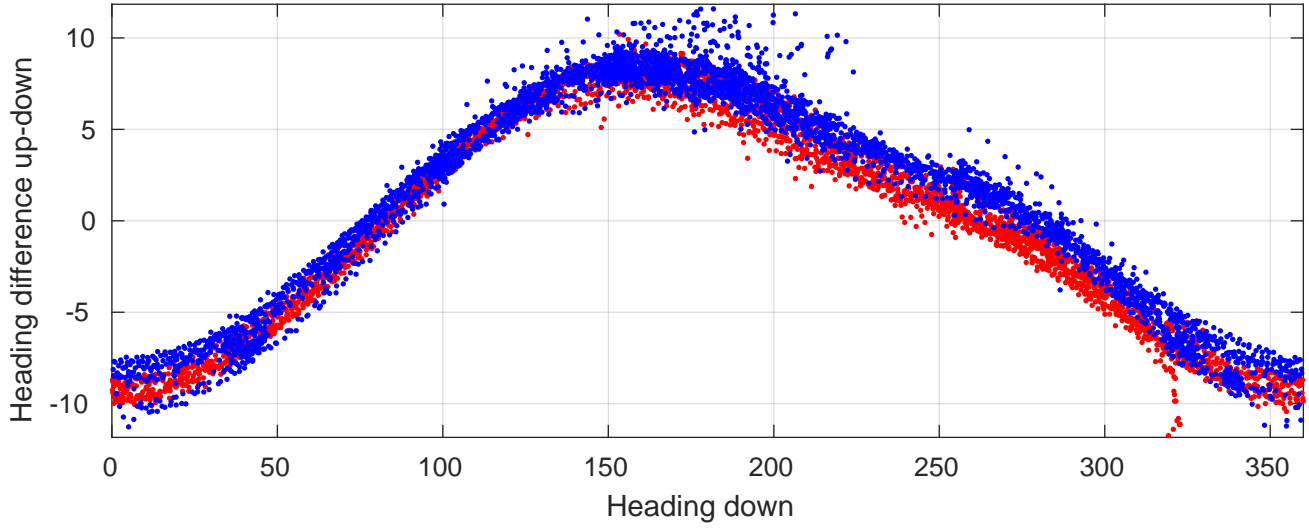

# P06 station #161 (V2) Figure 6

Heading offset : 141.0296 (r/b: down-/upcast)

Pitch offset : -0.40105

Roll offset : -0.75848