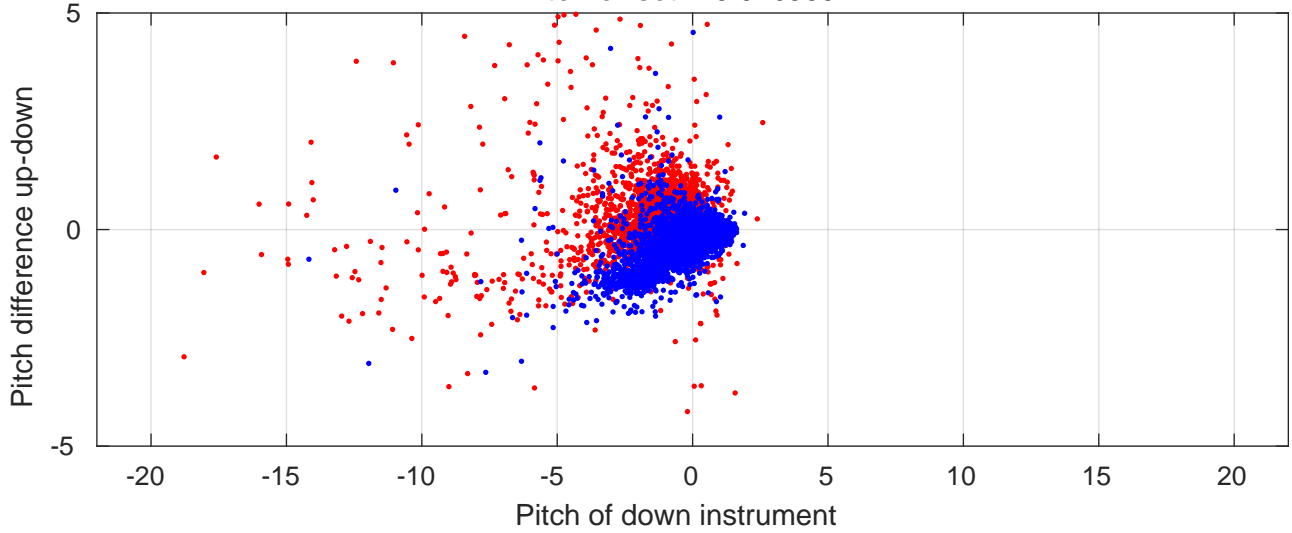

P06 station #179 (V2) Figure 6

Heading offset : 140.9283 (r/b: down-/upcast)

Pitch offset : -0.076983

Roll offset : -0.80617