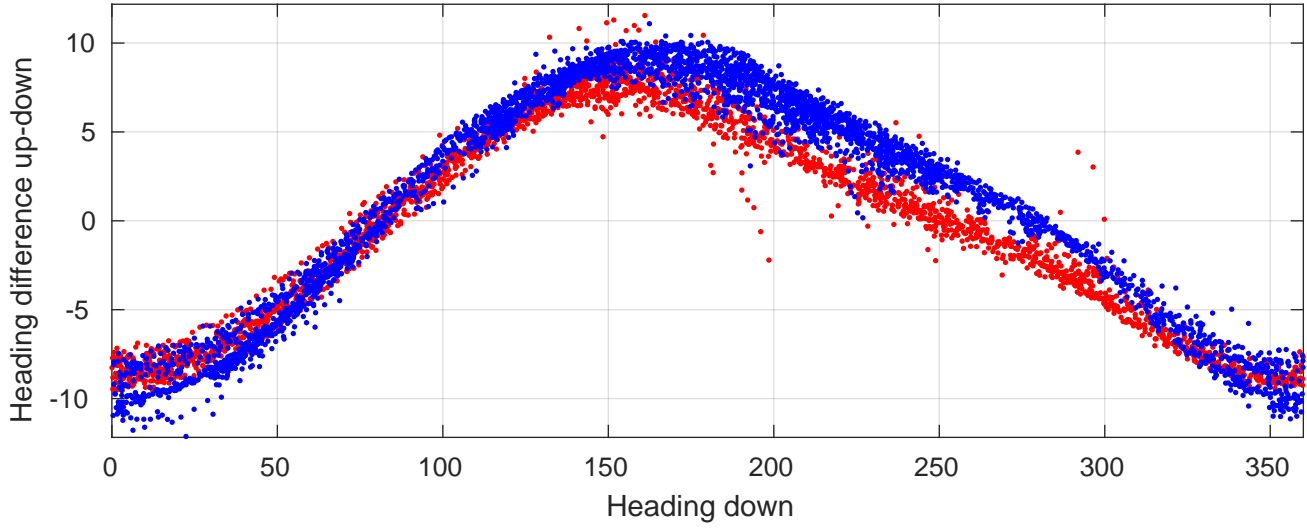

P06 station #179 (V2) Figure 6

Heading offset : 140.9283 (r/b: down-/upcast)

Pitch offset : -0.076983

Roll offset : -0.80617