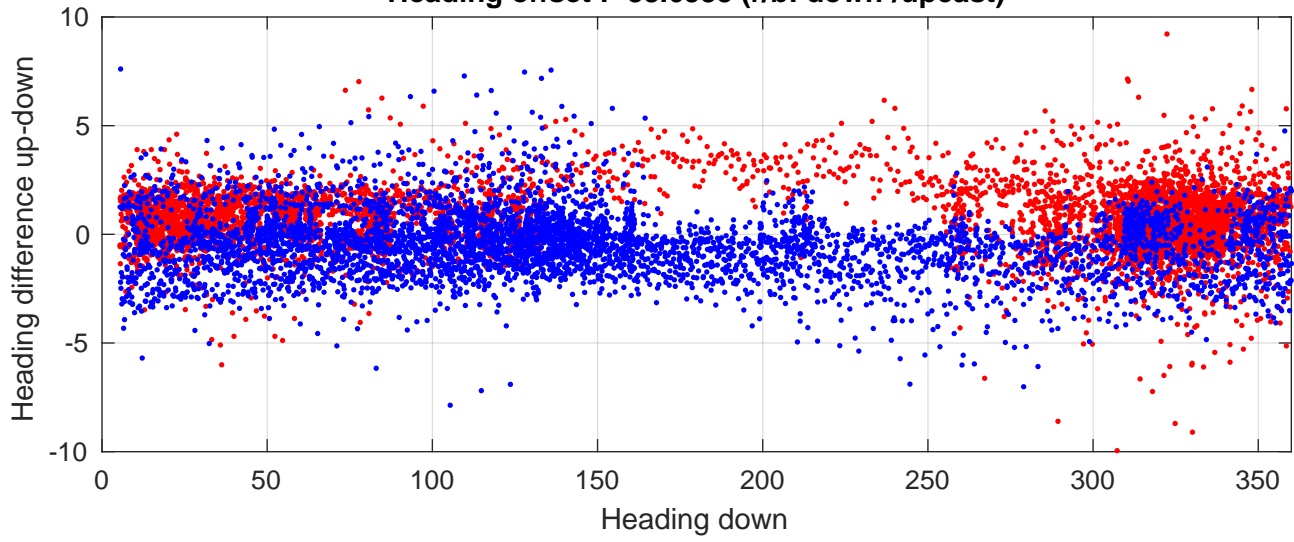

S4P station #91 (V8) Figure 6

Heading offset : -88.6533 (r/b: down/upcast)

Pitch offset : 1.828

Roll offset : -3.2051