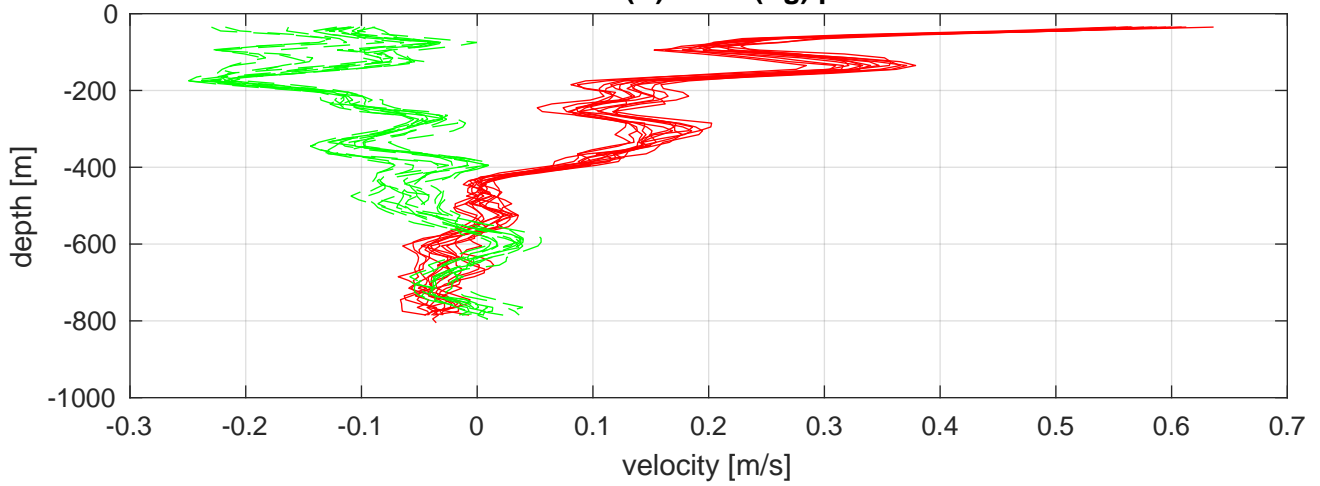

**I7N station #83 (V2)**  
**SADCP U(-r) and V(-g) profiles**

**ship nav (g.) start (bp) end (kp) SADCP (rp)**