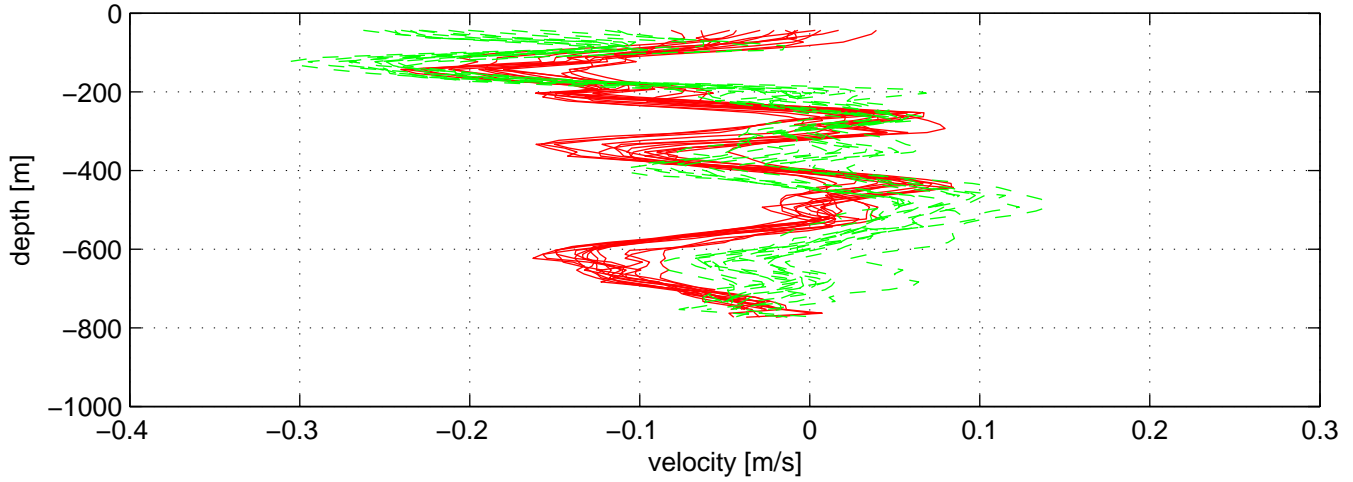

P16N station #14 (V7)

SADCP U(-r) and V(--g) profiles

ship nav (g.) start (bp) end (kp) SADCP (rp)