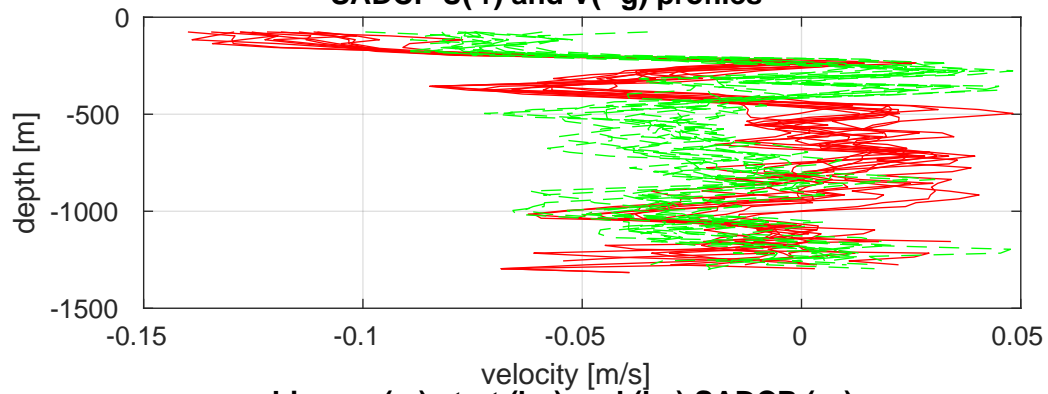

### P06 station #210 (V2) SADCP U(-r) and V(-g) profiles

### ship nav (g.) start (bp) end (kp) SADCP (rp)