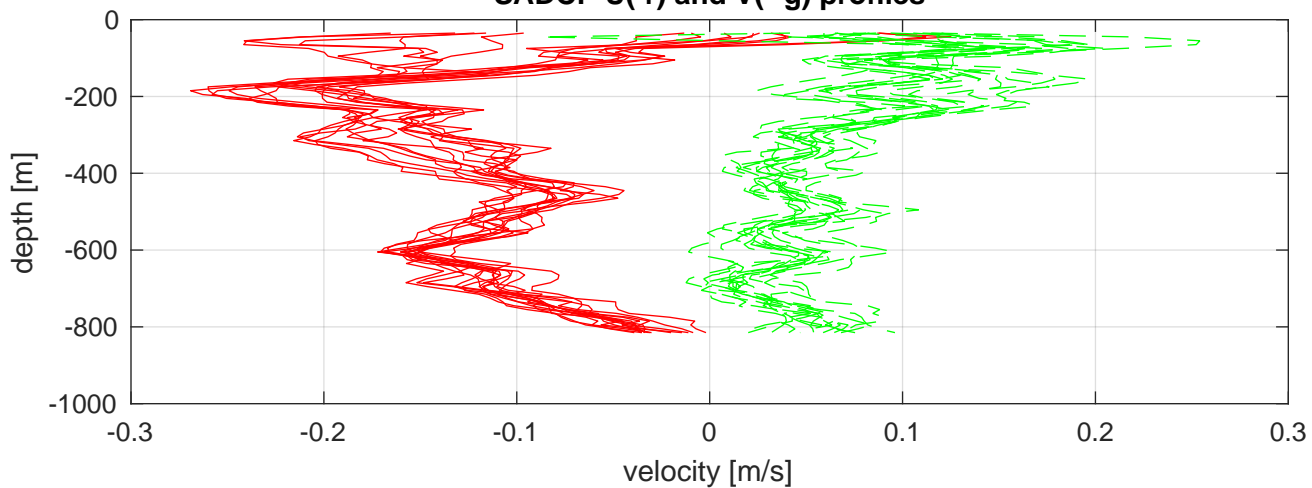

I7N station #1 (V2) SADCP U(-r) and V(-g) profiles

ship nav (g.) start (bp) end (kp) SADCP (rp)