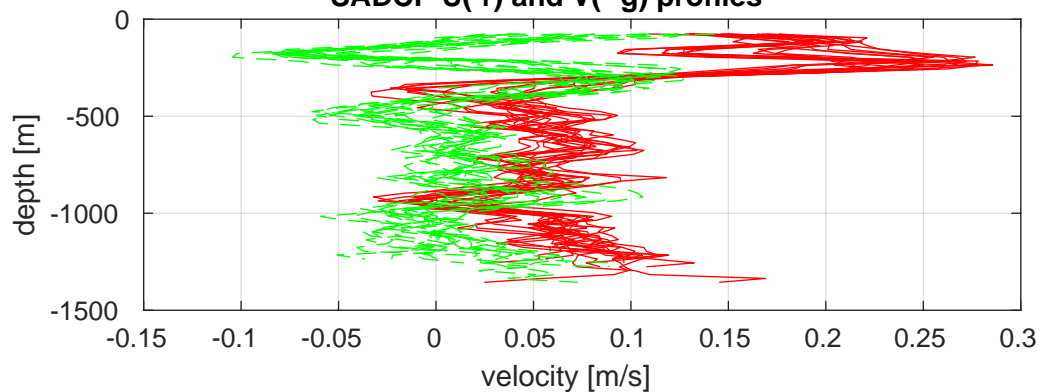

**P06 station #131 (V2)**  
SADCP U(-r) and V(-g) profiles

ship nav (g.) start (bp) end (kp) SADCP (rp)