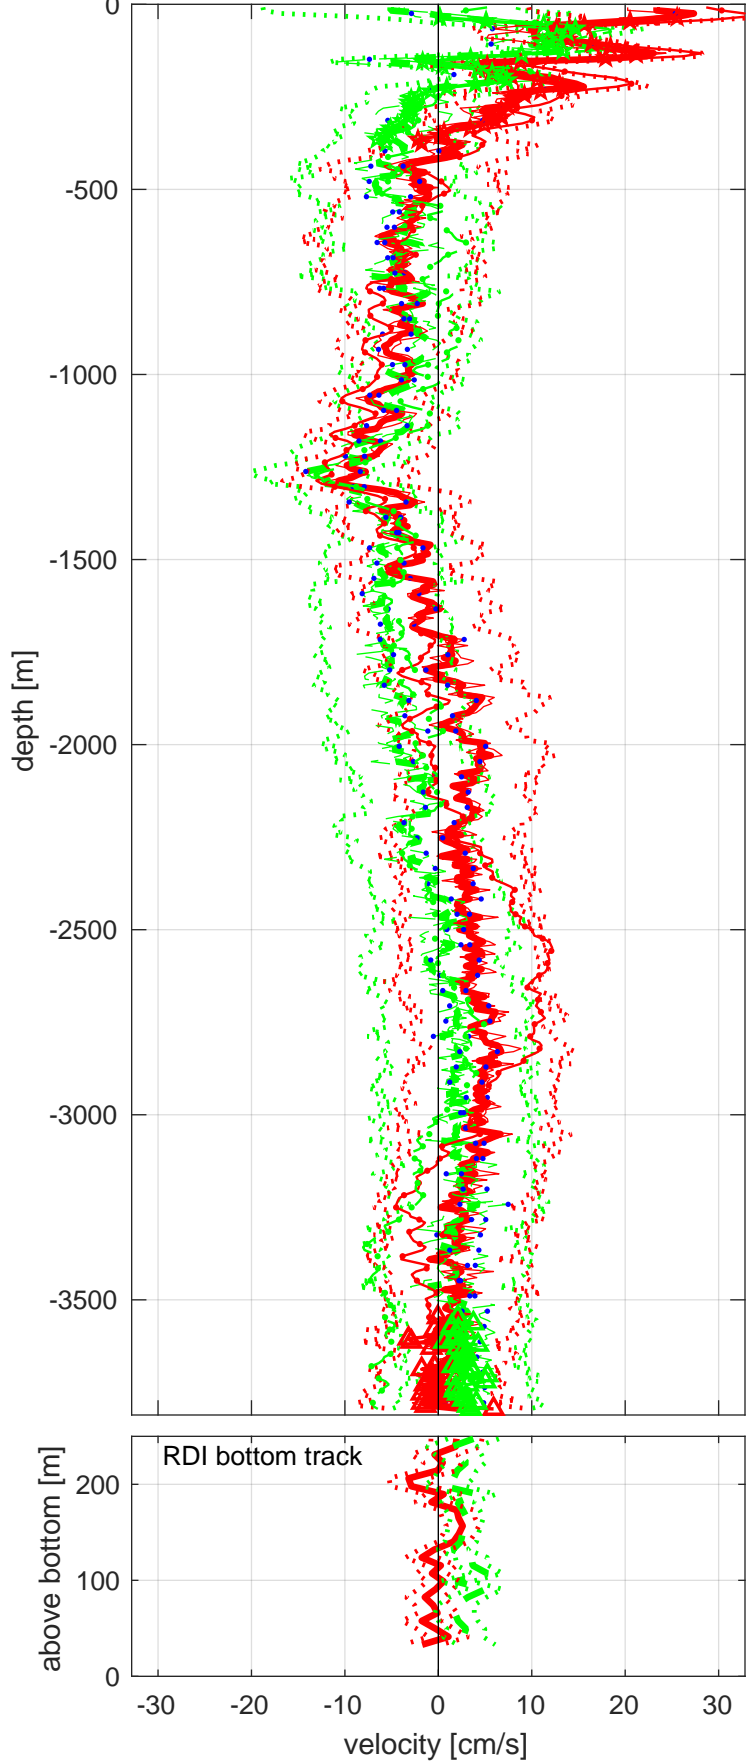

Station : I7N station #115 (V2) Figure 1

U(-) V(--); blue dots down cast; dotted shear; pentagon SADCP

Start: 15°N 57.7899' 66°E 33.8832'
 01-Jun-2018 19:30:14
 End: 15°N 57.8394' 66°E 33.8856'
 01-Jun-2018 22:17:32
 u-mean: 1 [cm/s] v-mean -2 [cm/s]
 binsize do: 8 [m] binsize up: 8 [m]
 mag. deviation -0.4
 wdiff: 0.2 pglim: 0 elim 0.5
 bar:1.0 bot:1.0 sad:1.0
 weightmin 0.1 weightpower: 1.0
 max depth: 3803 [m] bottom: 3811 [m]