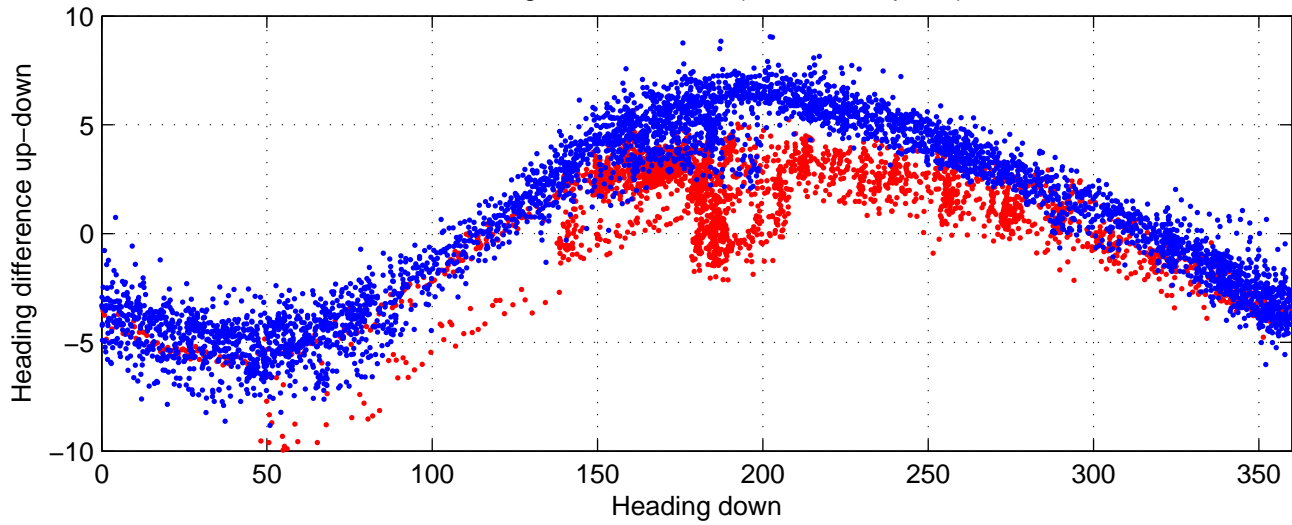

rh11871 (LADCP #200; V5) Figure 6

Heading offset : 89.4911 (r/b: down-/upcast)

Pitch offset : -0.81873

Roll offset : -1.5438