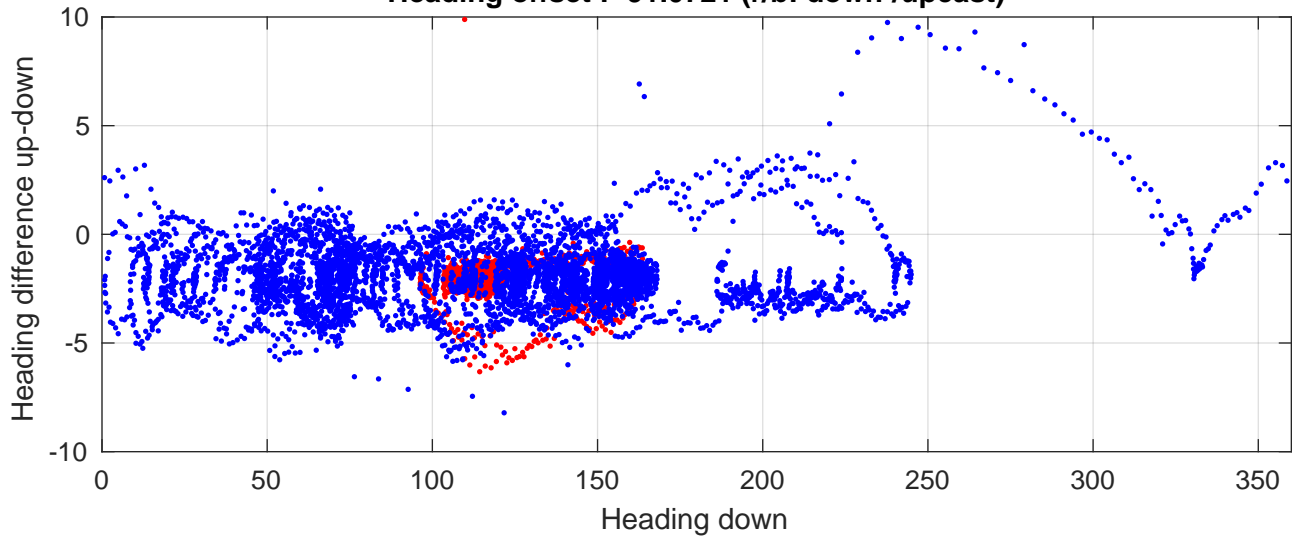

S4P station #98 (V8) Figure 6

Heading offset : -91.0721 (r/b: down/upcast)

Pitch offset : 2.1359

Roll offset : -2.5555