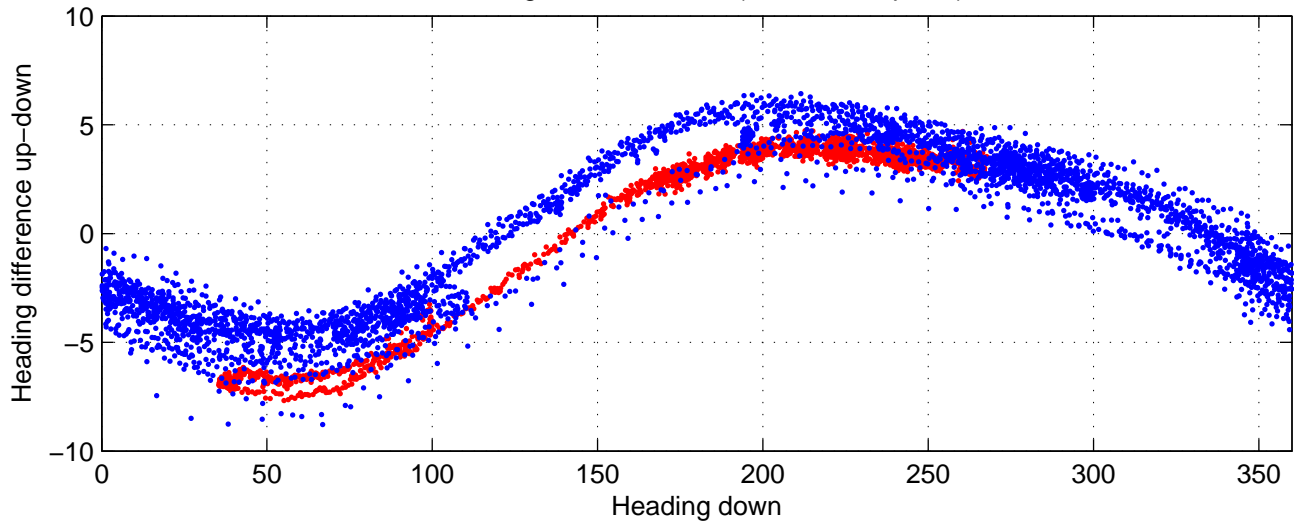

rh11151 (LADCP #123; V5) Figure 6

Heading offset : 89.0179 (r/b: down-/upcast)

Pitch offset : -1.1008

Roll offset : -1.1032