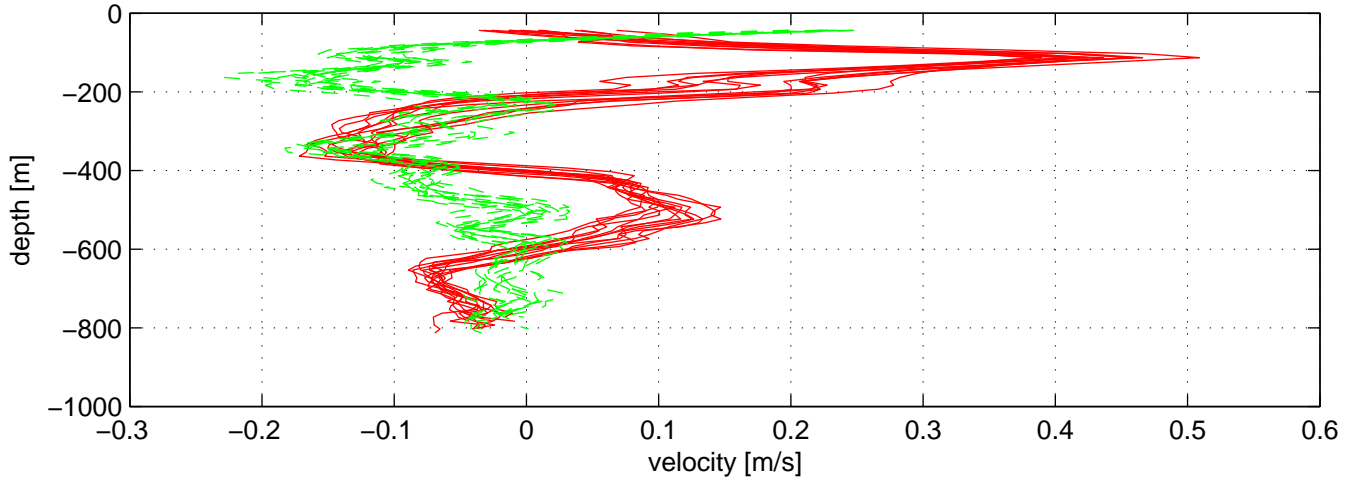

# P16N station #61 (V7)

SADCP U(-r) and V(--g) profiles

ship nav (g.) start (bp) end (kp) SADCP (rp)