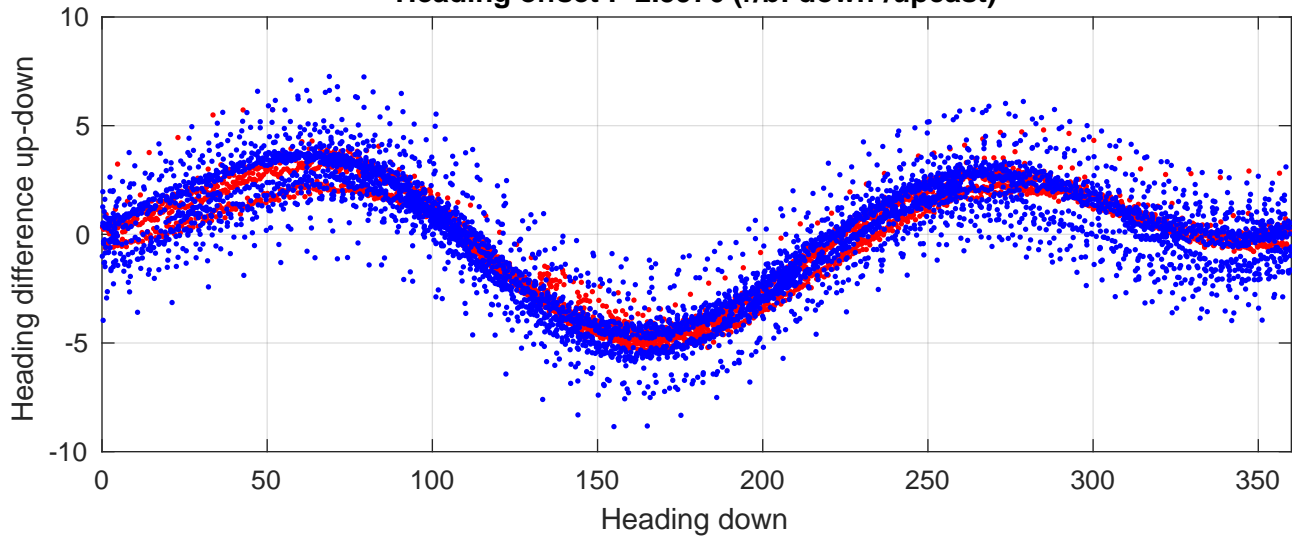

I7N station #99 (V2) Figure 6

Heading offset : -2.5976 (r/b: down-/upcast)

Pitch offset : -0.025854

Roll offset : 0.75638