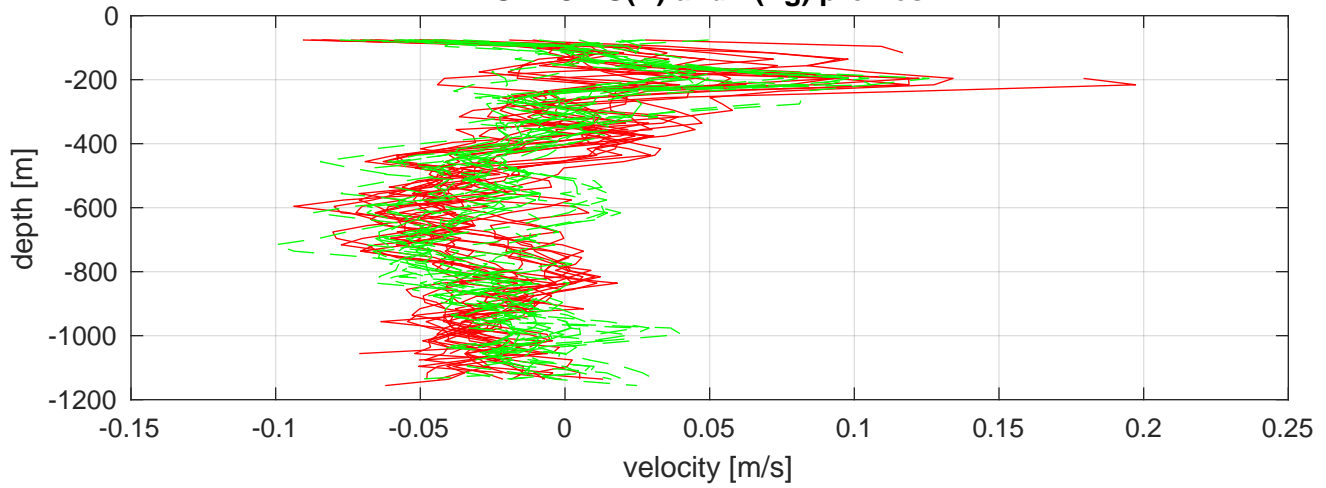

S4P station #88 (V8) SADCP U(-r) and V(--g) profiles

ship nav (g.) start (bp) end (kp) SADCP (rp)