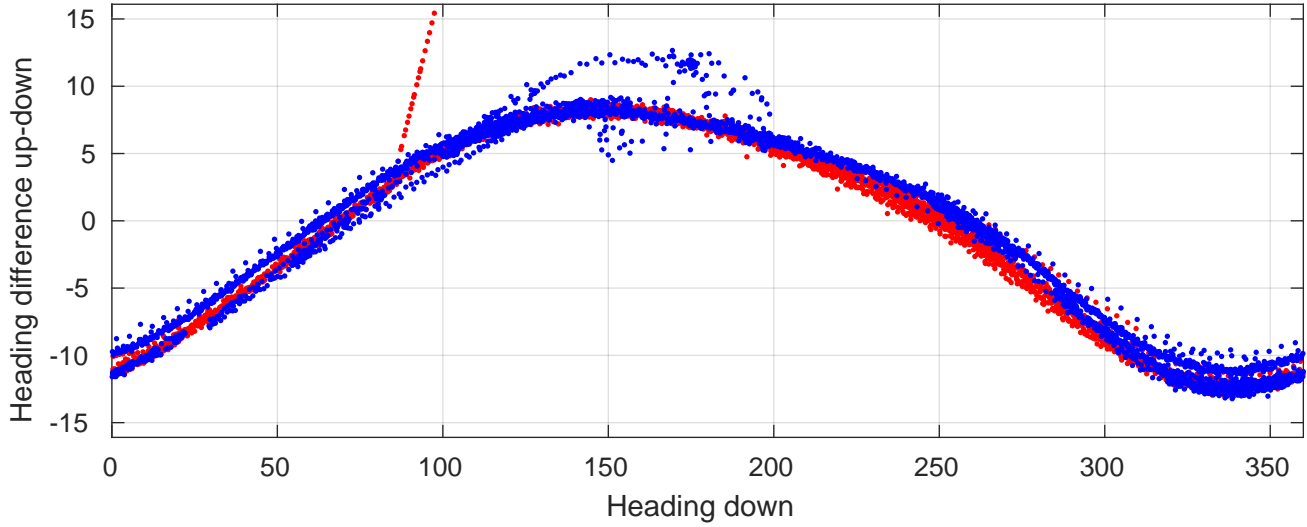

P06 station #207 (V2) Figure 6

Heading offset : 158.2698 (r/b: down-/upcast)

Pitch offset : -0.29016

Roll offset : -0.51386