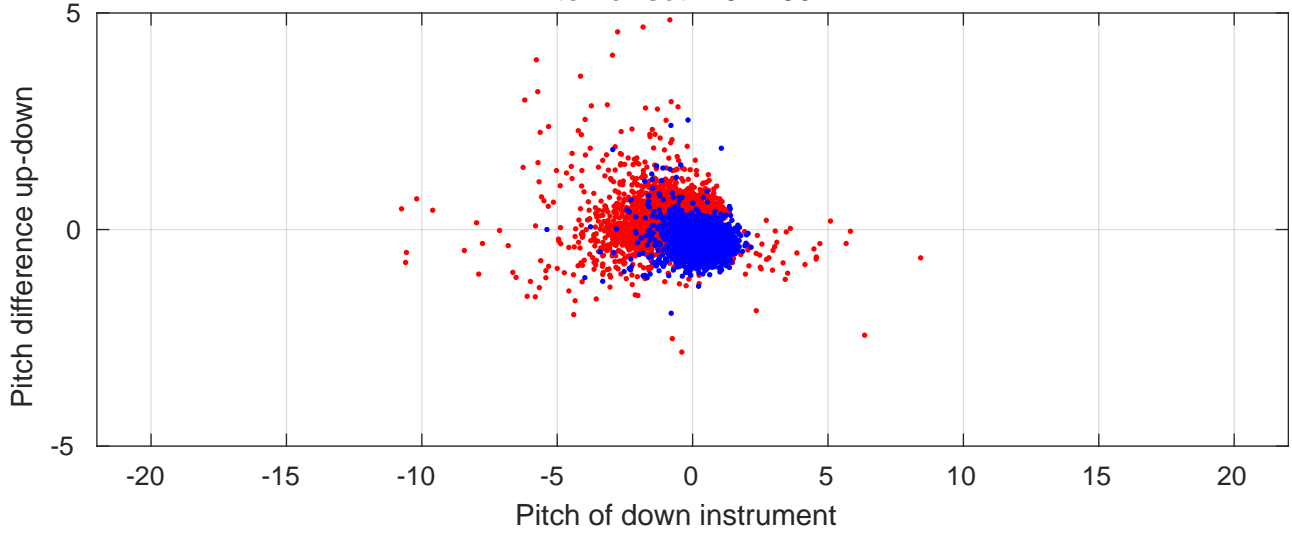

P06 station #238 (V2) Figure 6

Heading offset : 158.8542 (r/b: down-/upcast)

Pitch offset : -0.22862

Roll offset : -0.7476