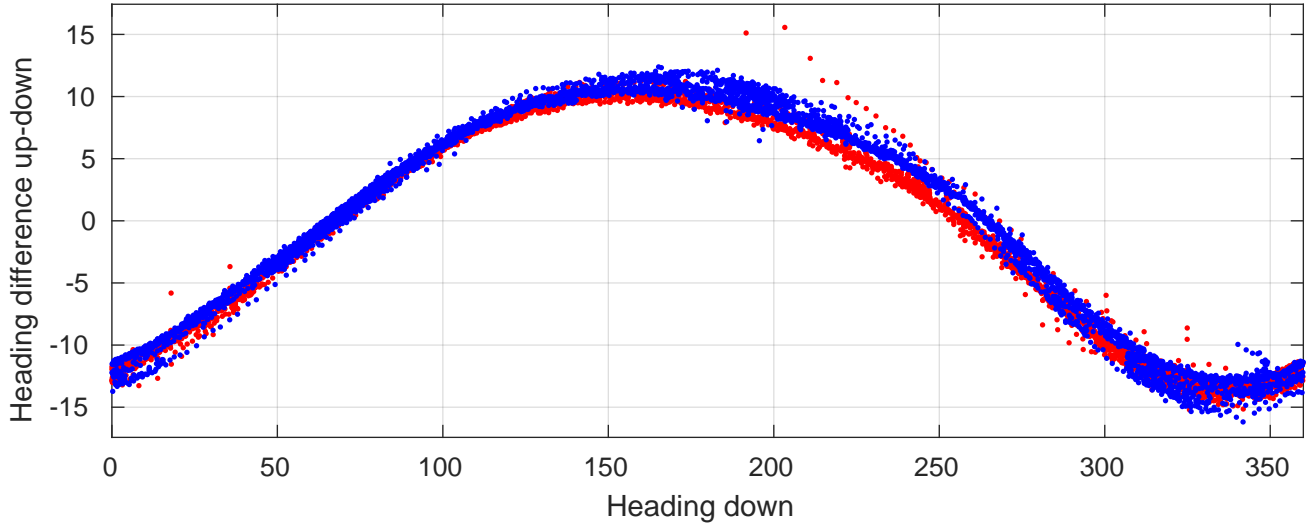

P06 station #238 (V2) Figure 6

Heading offset : 158.8542 (r/b: down-/upcast)

Pitch offset : -0.22862

Roll offset : -0.7476