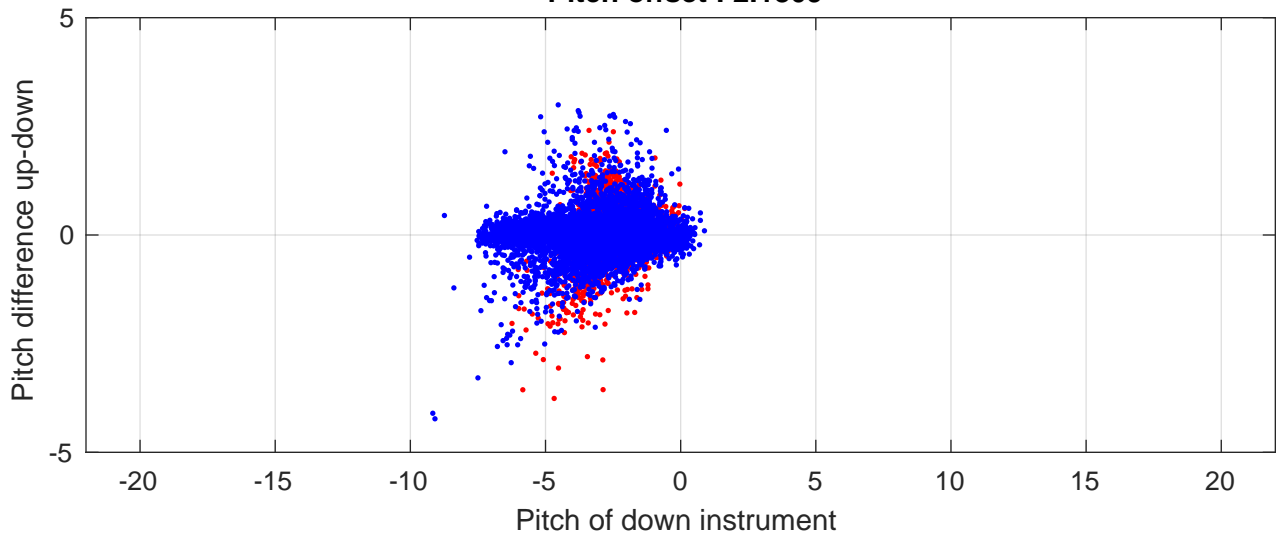

S4P station #26 (V8) Figure 6

Heading offset : -89.0434 (r/b: down/upcast)

Pitch offset : 2.1809

Roll offset : -2.6785