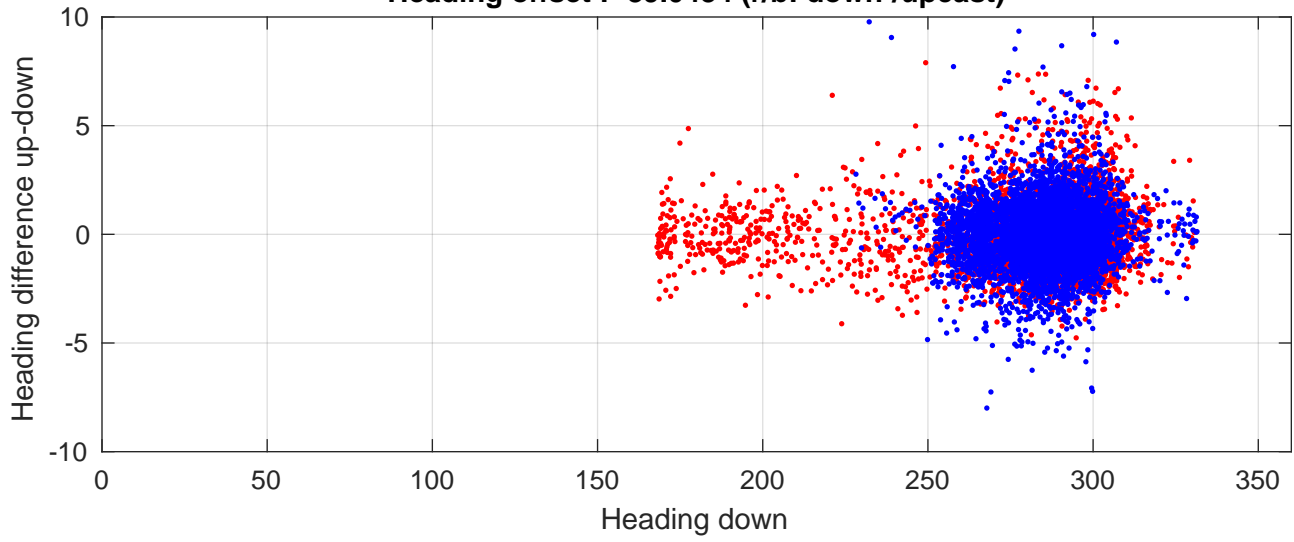

S4P station #26 (V8) Figure 6

Heading offset : -89.0434 (r/b: down/upcast)

Pitch offset : 2.1809

Roll offset : -2.6785