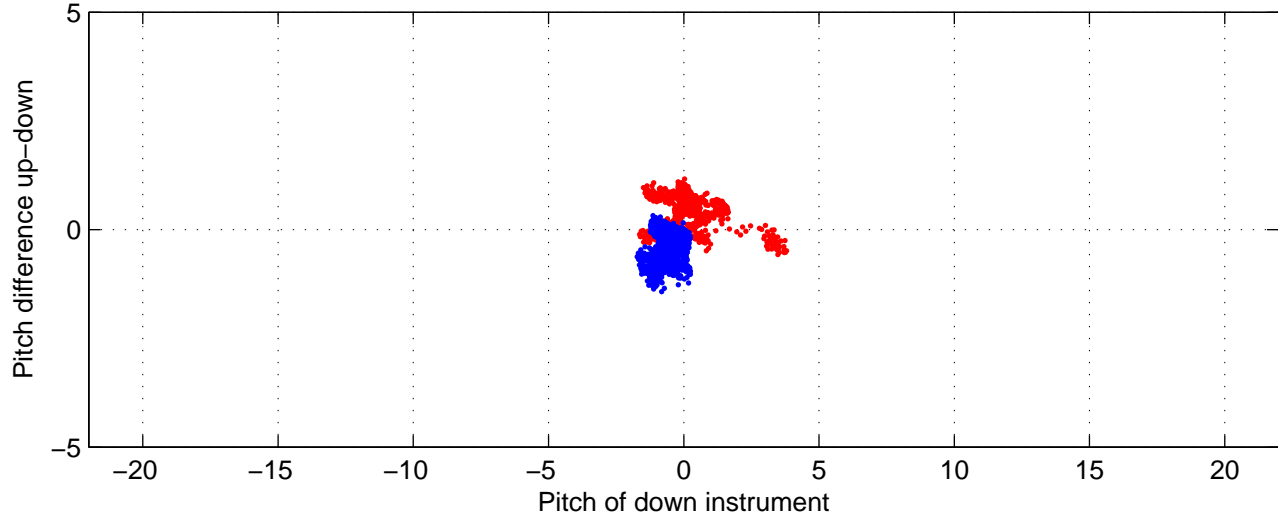

rh10501 (LADCP #058; V5) Figure 6

Heading offset : 88.5986 (r/b: down-/upcast)

Pitch offset : -0.61385

Roll offset : -1.0599