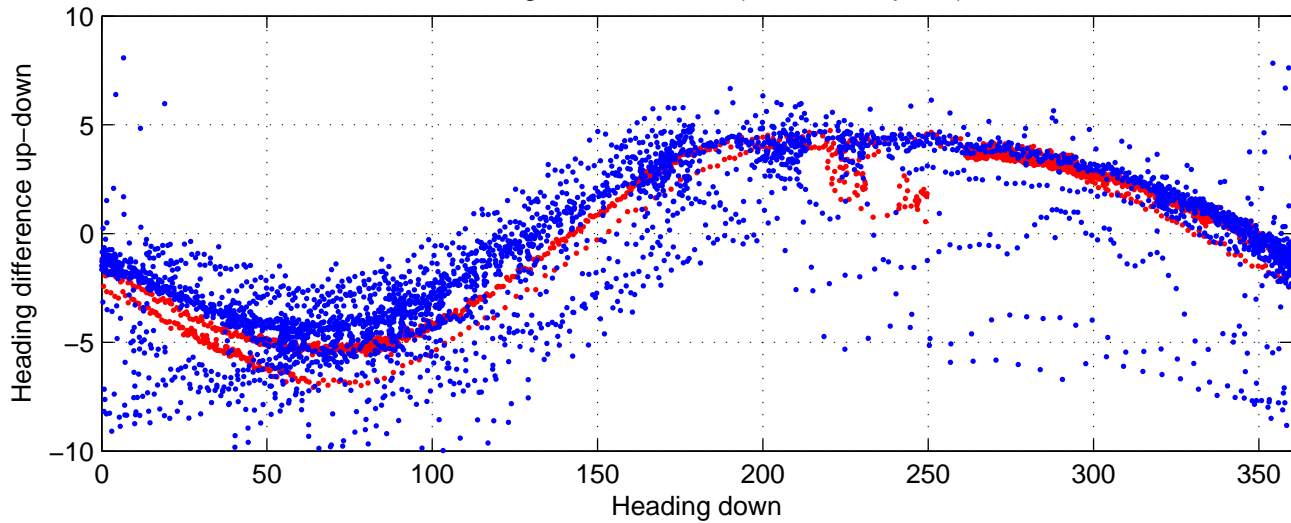

rh10501 (LADCP #058; V5) Figure 6

Heading offset : 88.5986 (r/b: down-/upcast)

Pitch offset : -0.61385

Roll offset : -1.0599