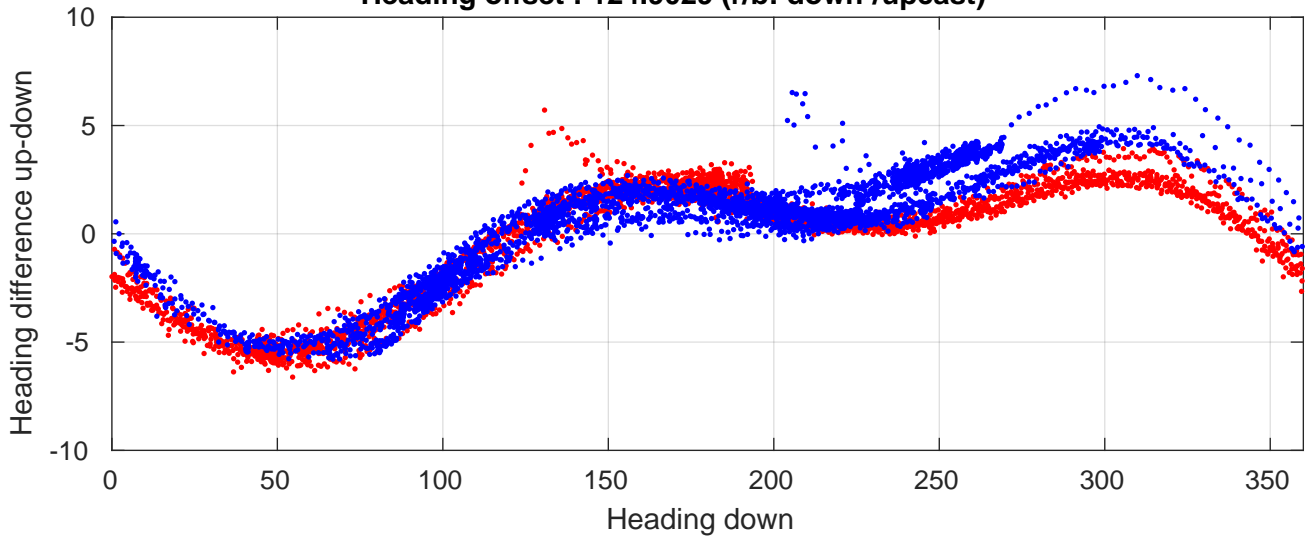

P06 station #39 (V2) Figure 6

Heading offset : 124.9029 (r/b: down-/upcast)

Pitch offset : 2.0767

Roll offset : 0.14786