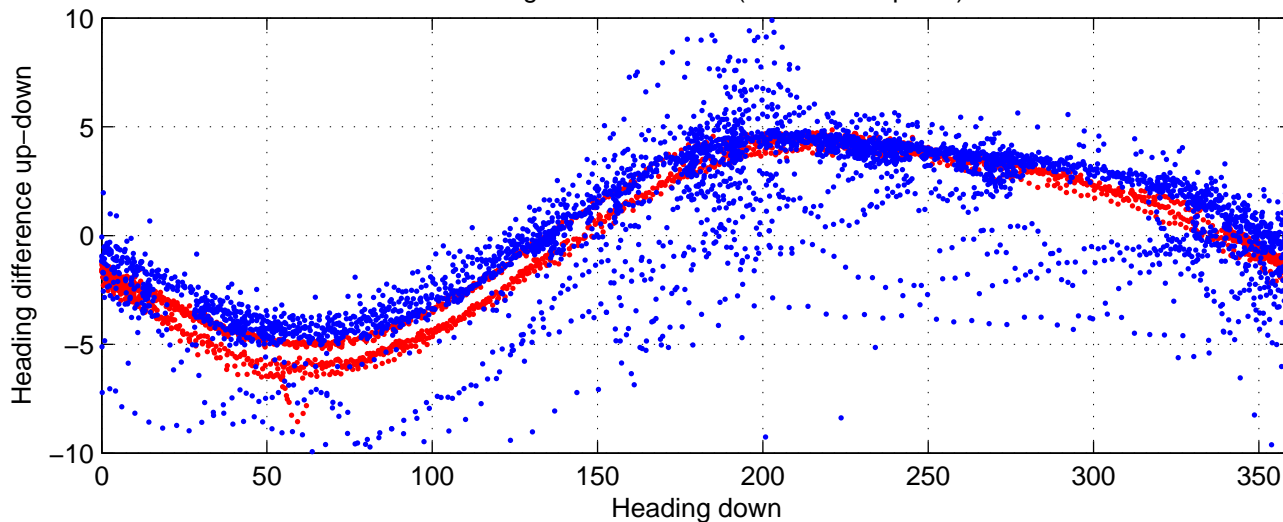

rh10641 (LADCP #072; V5) Figure 6

Heading offset : 88.5485 (r/b: down-/upcast)

Pitch offset : -0.55881

Roll offset : -1.1259