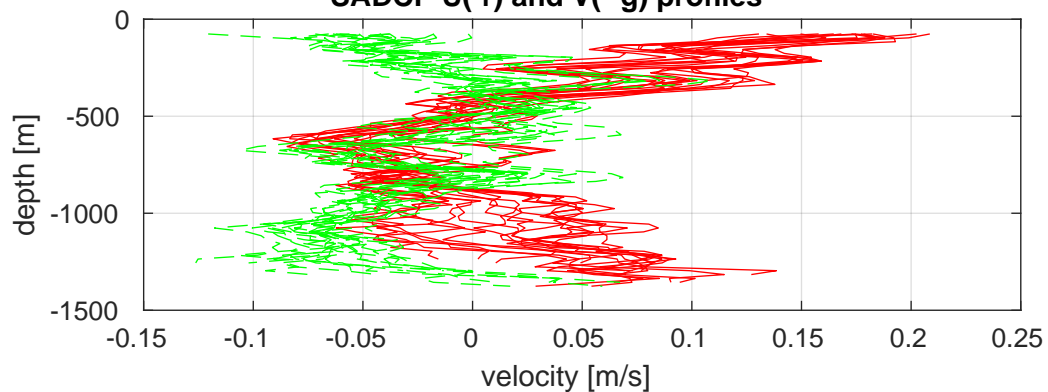

P06 station #133 (V2)
SADCP U(-r) and V(-g) profiles

ship nav (g.) start (bp) end (kp) SADCP (rp)