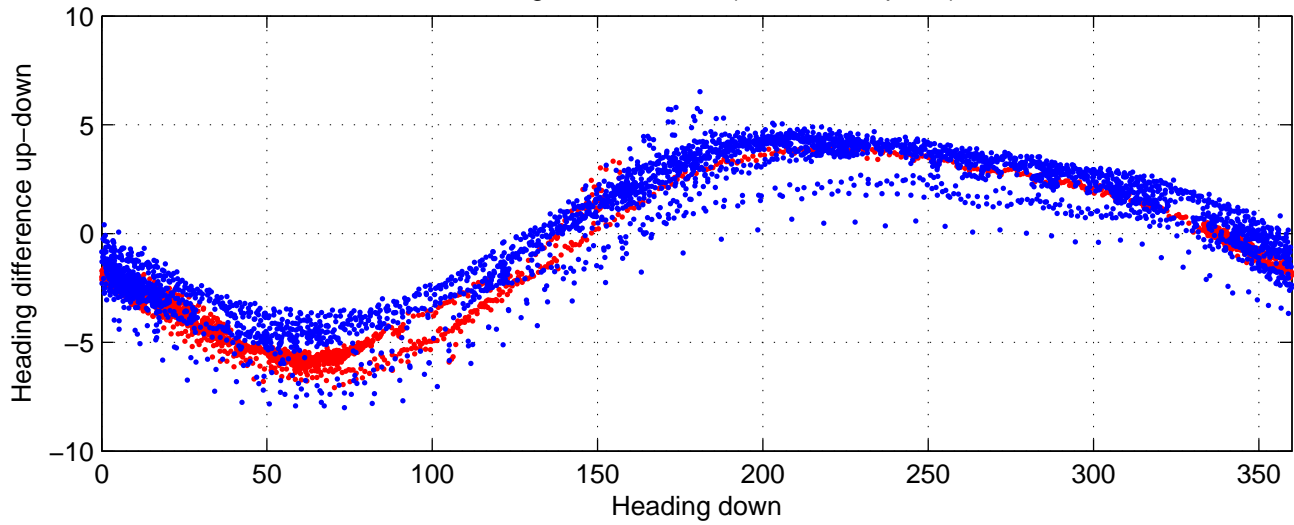

# rh10631 (LADCP #071; V5) Figure 6

Heading offset : 88.256 (r/b: down-/upcast)

Pitch offset : -0.6438

Roll offset : -1.0771