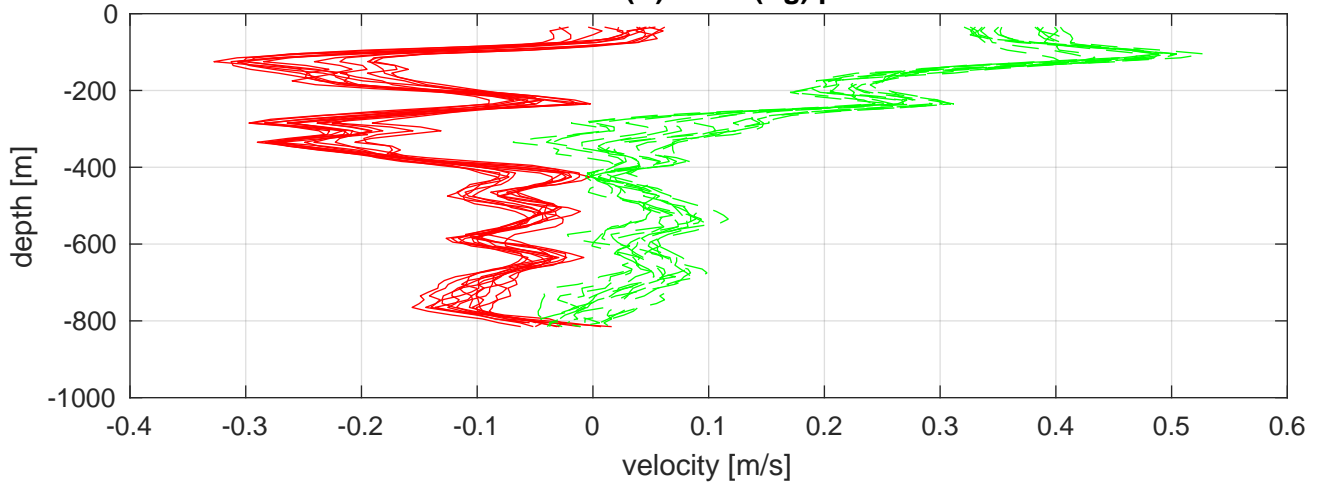

I7N station #21 (V2) SADCP U(-r) and V(-g) profiles

ship nav (g.) start (bp) end (kp) SADCP (rp)