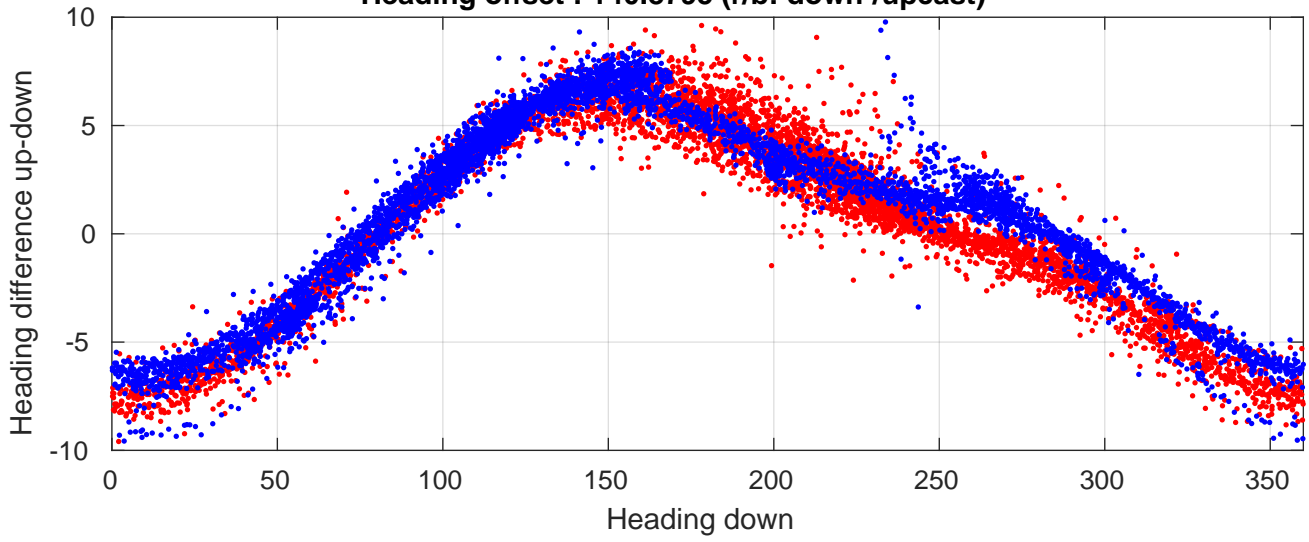

# P06 station #147 (V2) Figure 6

Heading offset : 140.8795 (r/b: down-/upcast)

Pitch offset : -0.24466

Roll offset : -0.72839