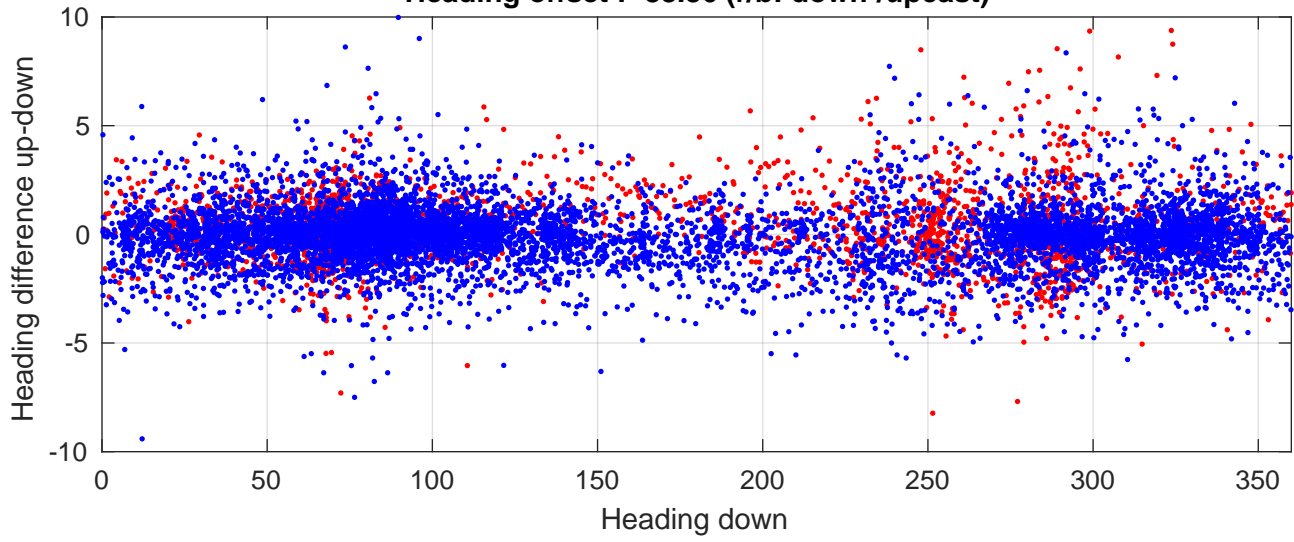

S4P station #27 (V8) Figure 6

Heading offset : -88.86 (r/b: down/upcast)

Pitch offset : 2.0006

Roll offset : -2.9542