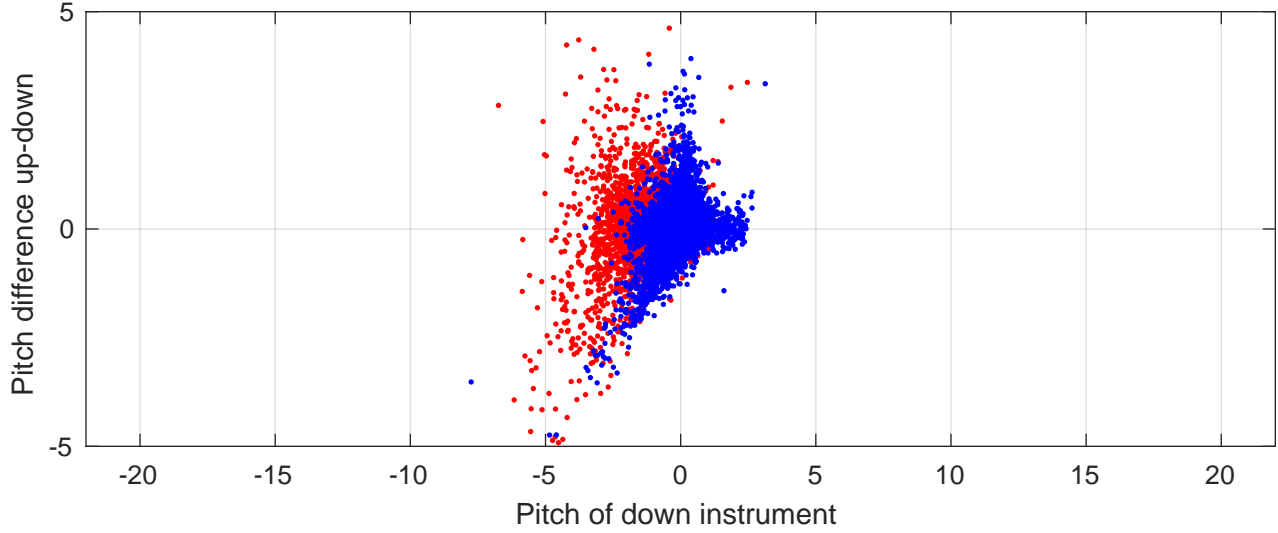

S4P station #27 (V8) Figure 6

Heading offset : -88.86 (r/b: down/upcast)

Pitch offset : 2.0006

Roll offset : -2.9542