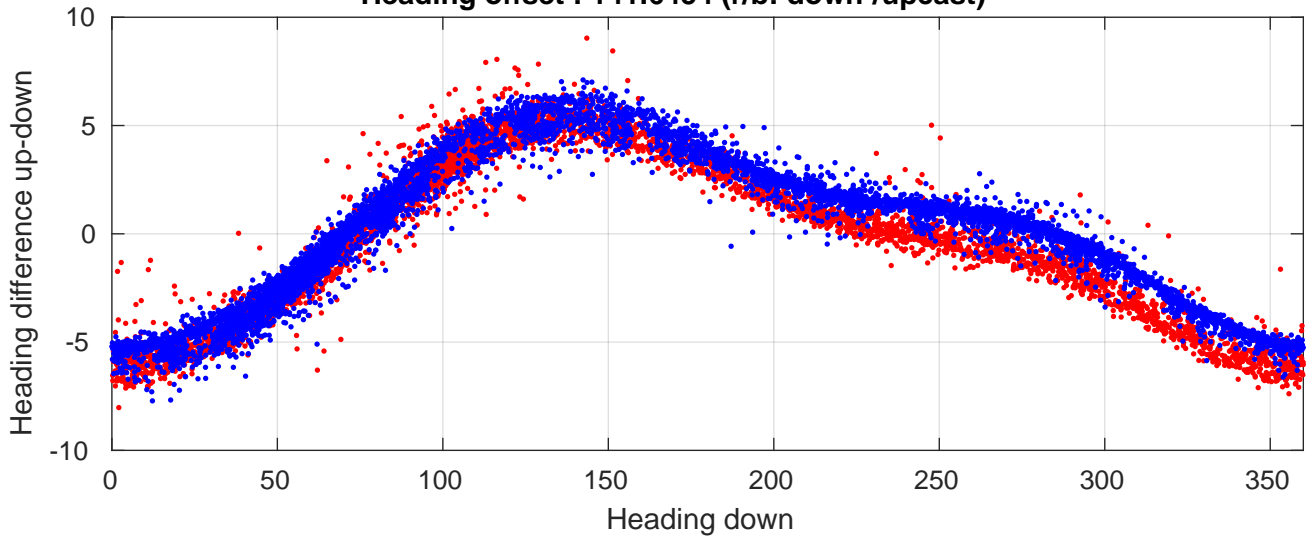

# P06 station #138 (V2) Figure 6

Heading offset : 141.6454 (r/b: down-/upcast)

Pitch offset : -0.31894

Roll offset : -0.64471