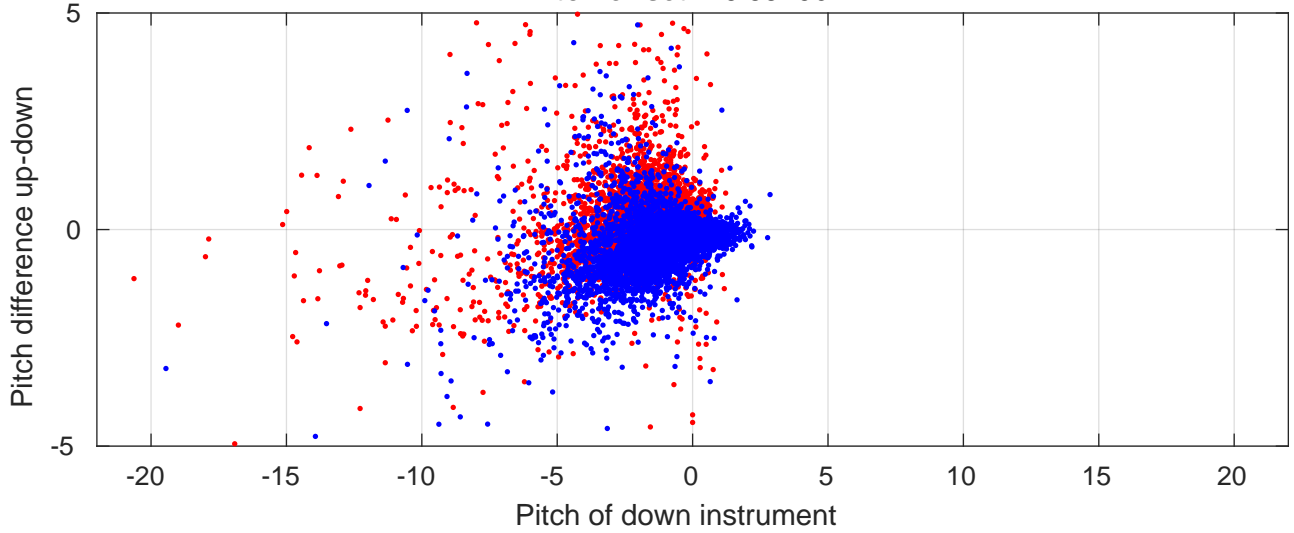

P06 station #149 (V2) Figure 6

Heading offset : 140.9048 (r/b: down-/upcast)

Pitch offset : -0.59406

Roll offset : -0.76431