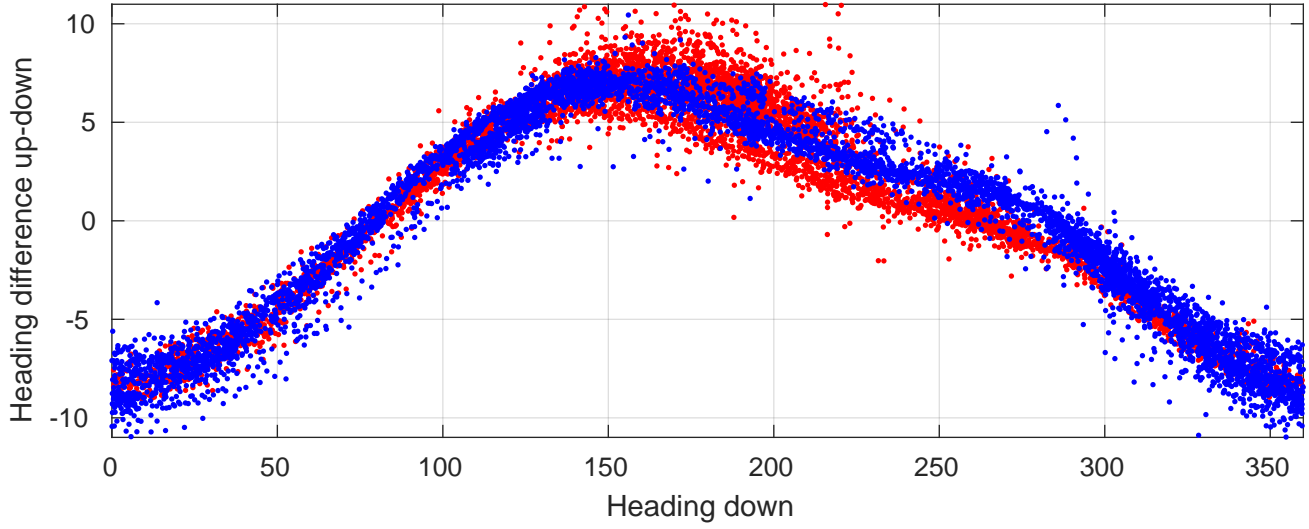

P06 station #149 (V2) Figure 6

Heading offset : 140.9048 (r/b: down-/upcast)

Pitch offset : -0.59406

Roll offset : -0.76431