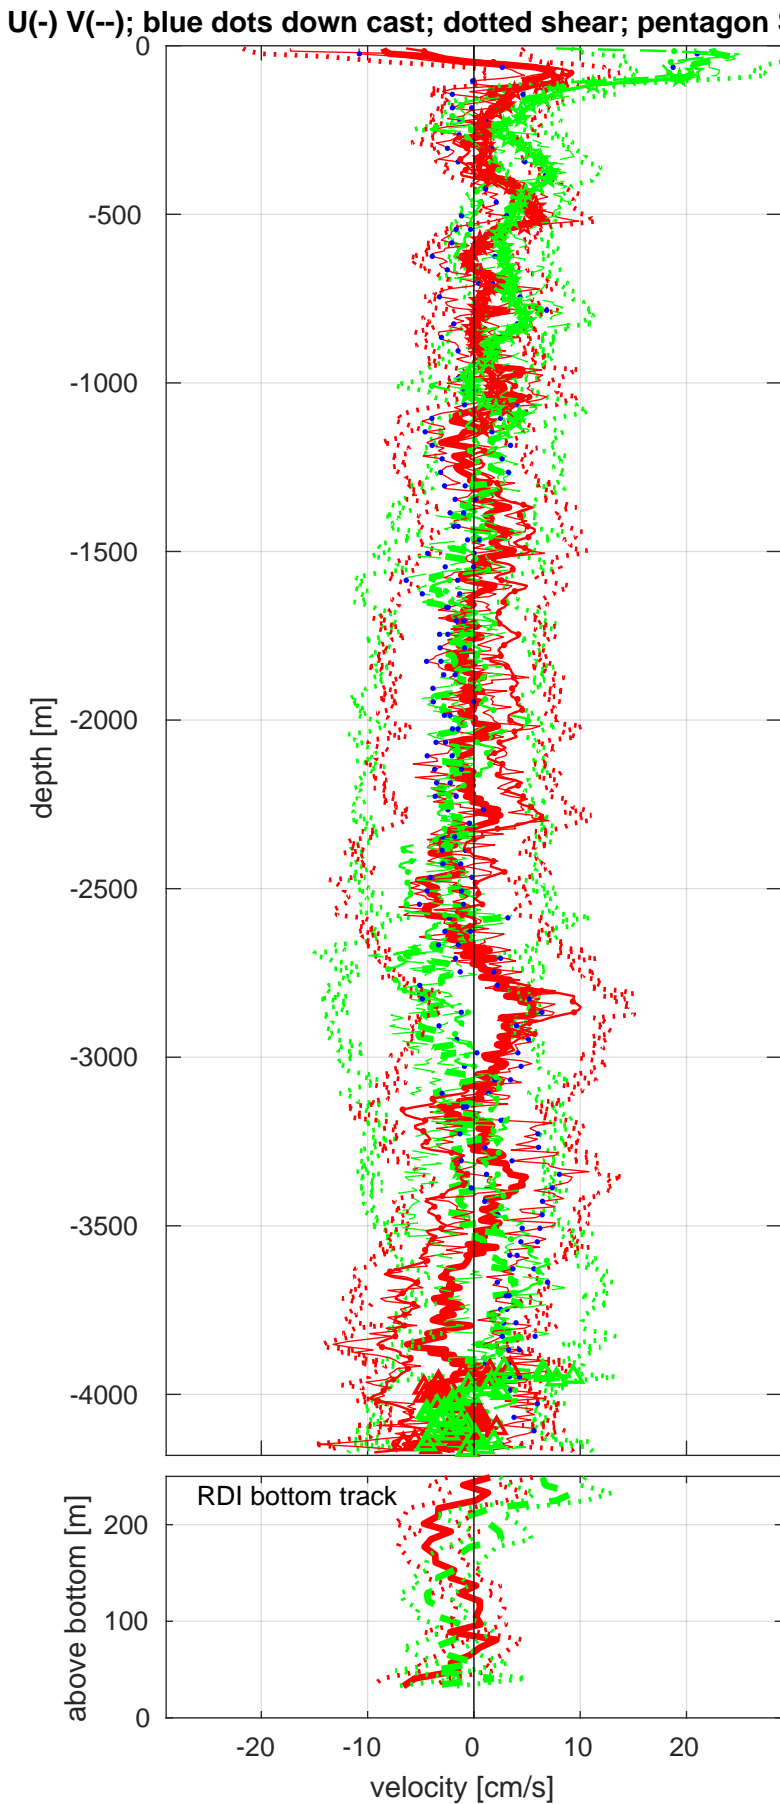

Station : P06 station #234 (V2) Figure 1

Start: 32°S 29.9664' 74°W 51.2736'
 25-Sep-2017 18:41:35
 End: 32°S 29.9988' 74°W 51.3504'
 25-Sep-2017 21:48:03
 u-mean: 0 [cm/s] v-mean 1 [cm/s]
 binsize do: 8 [m] binsize up: 8 [m]
 mag. deviation 5.0
 wdifff: 0.2 pglim: 0 elim 0.5
 bar:1.0 bot:1.0 sad:1.0
 weightmin 0.1 weightpower: 1.0
 max depth: 4174 [m] bottom: 4181 [m]