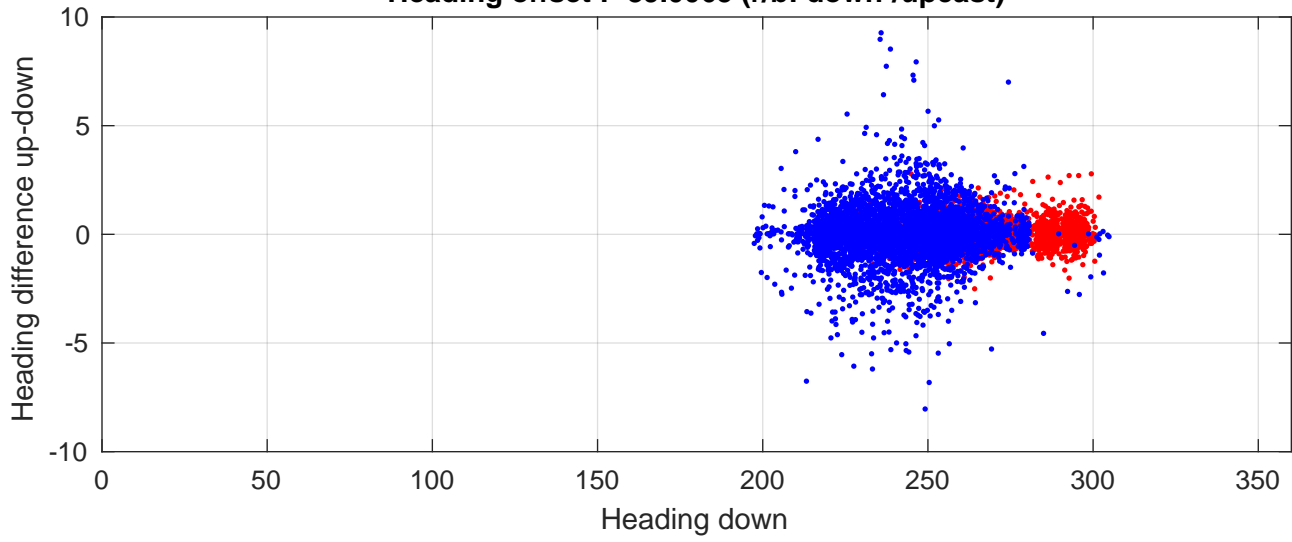

# S4P station #39 (V8) Figure 6

Heading offset : -89.0065 (r/b: down/upcast)

Pitch offset : 2.1614

Roll offset : -2.6182