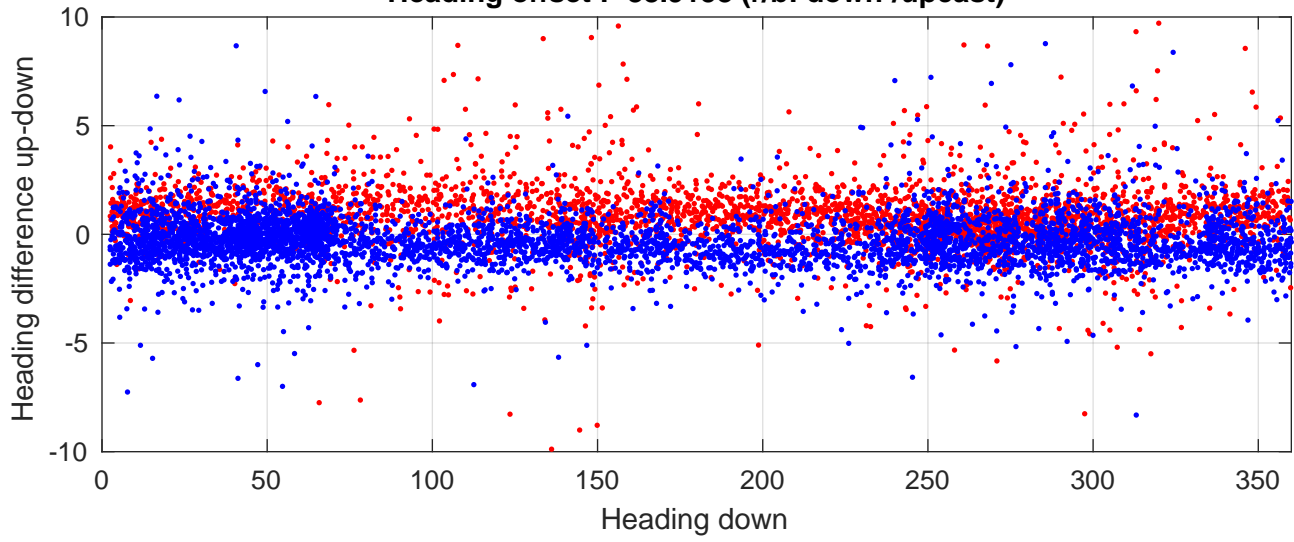

S4P station #12 (V8) Figure 6

Heading offset : -88.9158 (r/b: down/upcast)

Pitch offset : 2.0526

Roll offset : -3.0241