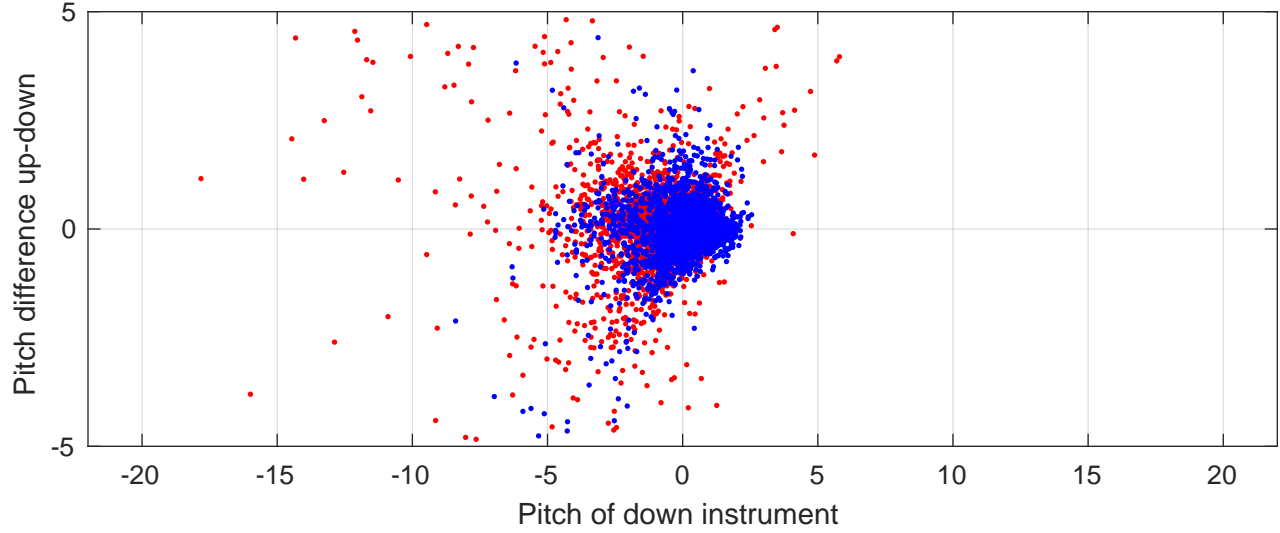

S4P station #12 (V8) Figure 6

Heading offset : -88.9158 (r/b: down/upcast)

Pitch offset : 2.0526

Roll offset : -3.0241