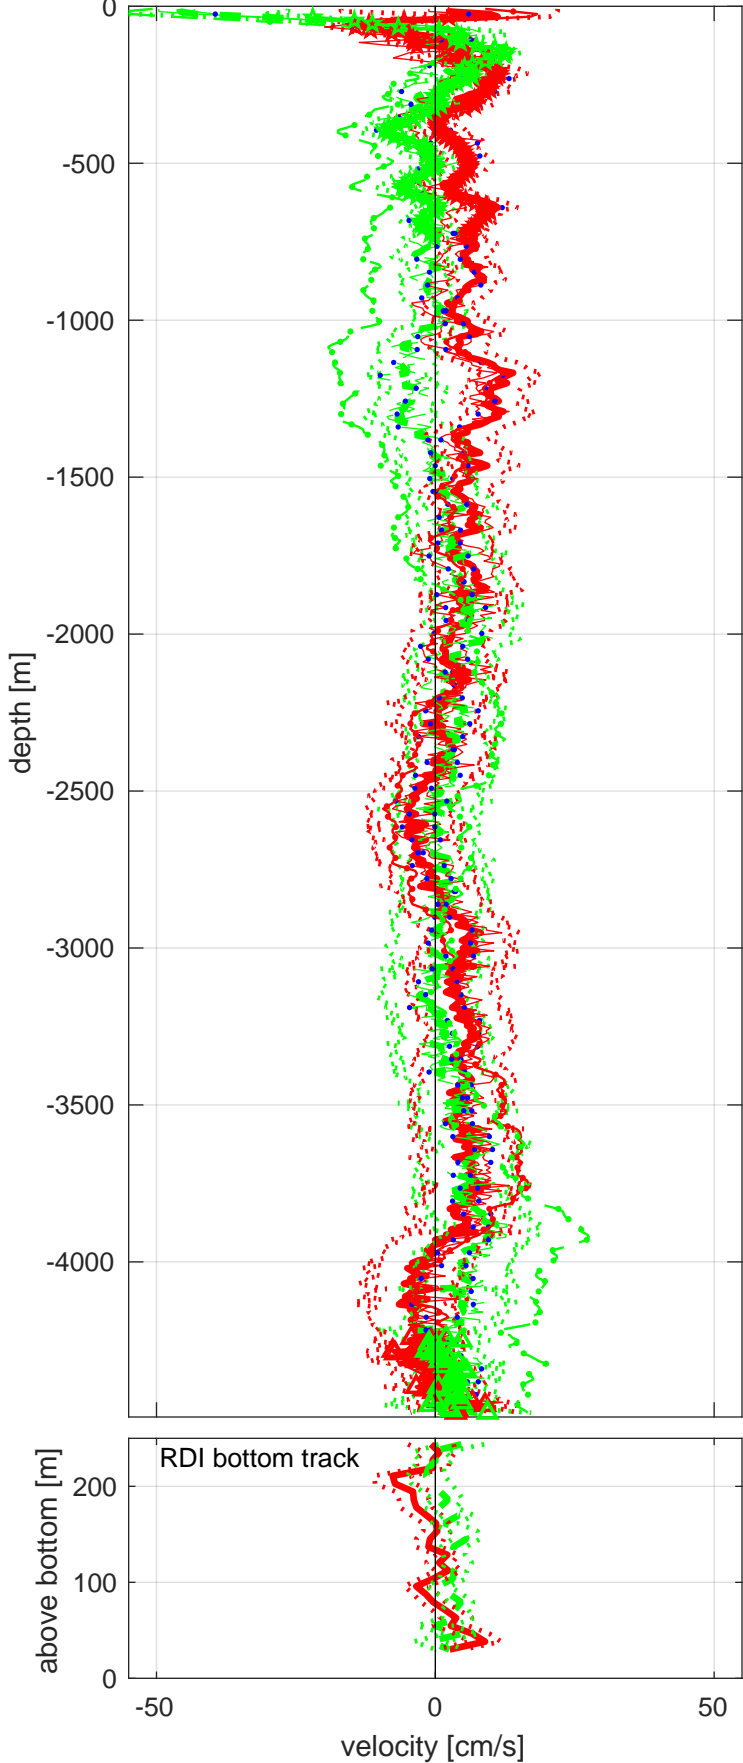

Station : I7N station #38 (V2) Figure 1

U(-) V(--); blue dots down cast; dotted shear; pentagon SADCP

Start: 13°S 57.3618' 54°E 59.9076'

07-May-2018 15:43:42

End: 13°S 57.1668' 54°E 59.9196'

07-May-2018 19:05:28

u-mean: 3 [cm/s] v-mean 1 [cm/s]

binsize do: 8 [m] binsize up: 8 [m]

mag. deviation -11.3

wdiff: 0.2 pglim: 0 elim 0.5

bar:1.0 bot:1.0 sad:1.0

weightmin 0.1 weightpower: 1.0

max depth: 4487 [m] bottom: 4494 [m]