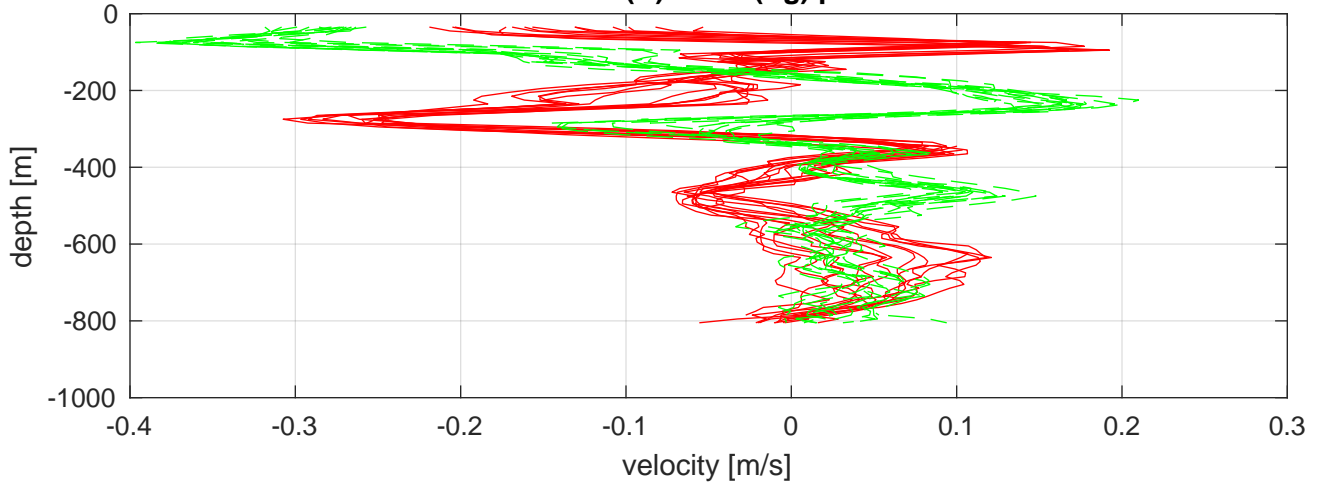

I7N station #29 (V2) SADCP U(-r) and V(-g) profiles

ship nav (g.) start (bp) end (kp) SADCP (rp)