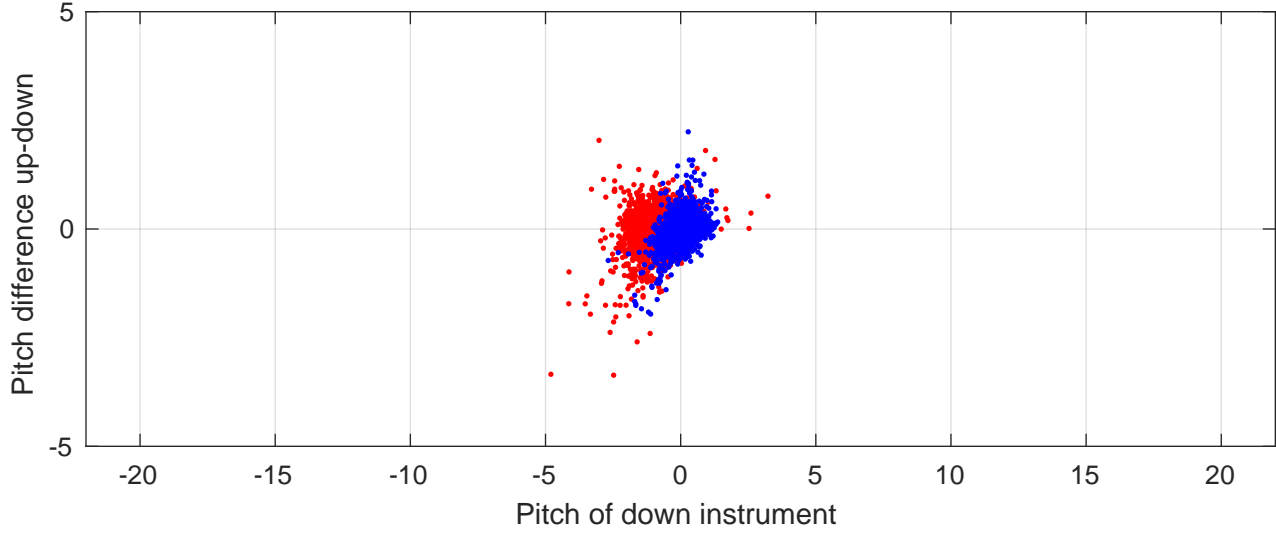

S4P station #75 (V8) Figure 6

Heading offset : -88.998 (r/b: down-/upcast)

Pitch offset : 2.092

Roll offset : -2.6834