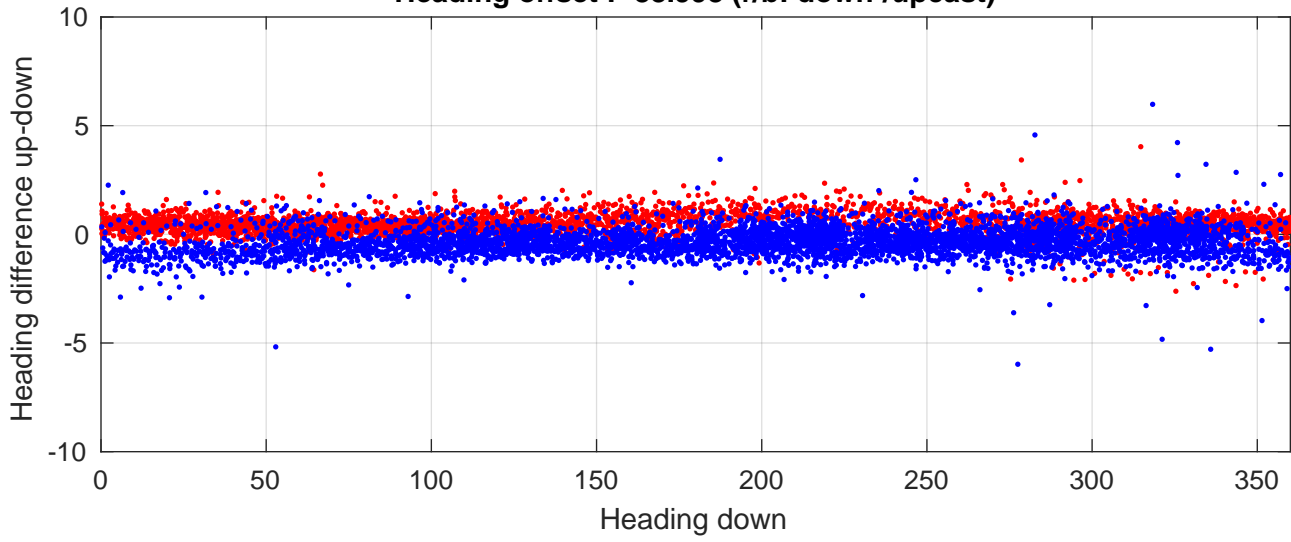

S4P station #75 (V8) Figure 6

Heading offset : -88.998 (r/b: down-/upcast)

Pitch offset : 2.092

Roll offset : -2.6834