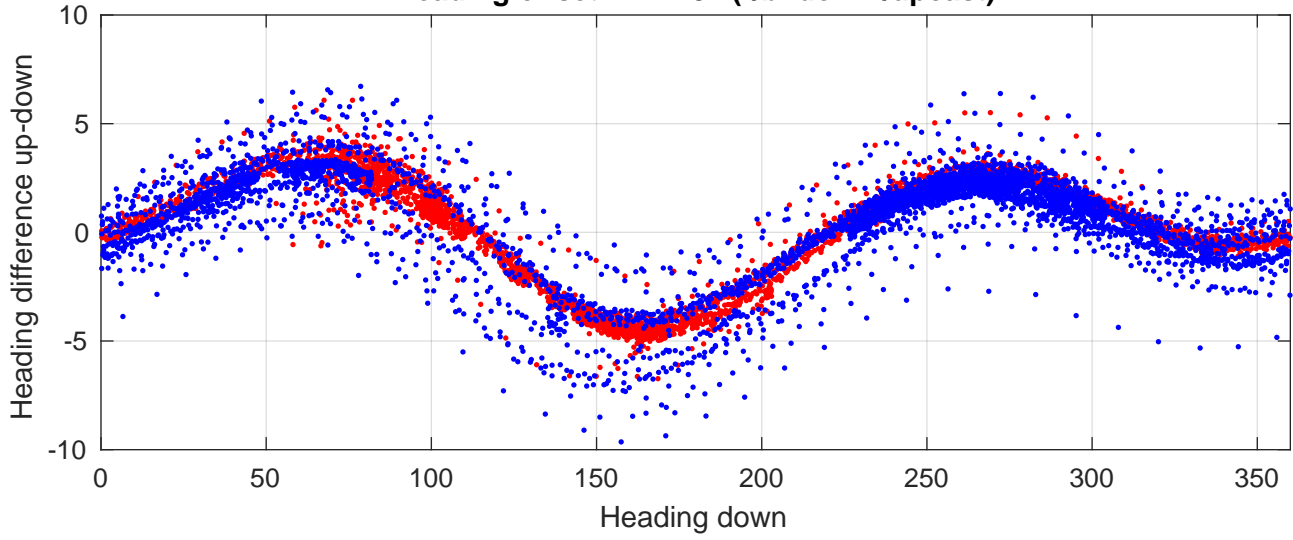

I7N station #78 (V2) Figure 6

Heading offset : -2.7231 (r/b: down-/upcast)

Pitch offset : 0.2519

Roll offset : 0.71885