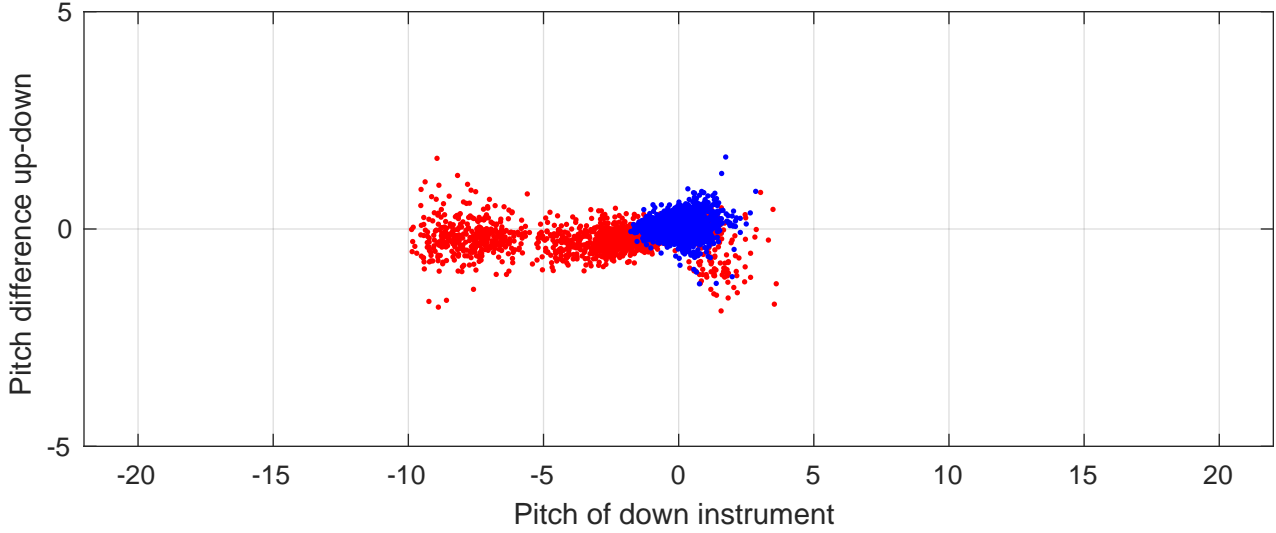

I7N station #78 (V2) Figure 6

Heading offset : -2.7231 (r/b: down-/upcast)

Pitch offset : 0.2519

Roll offset : 0.71885