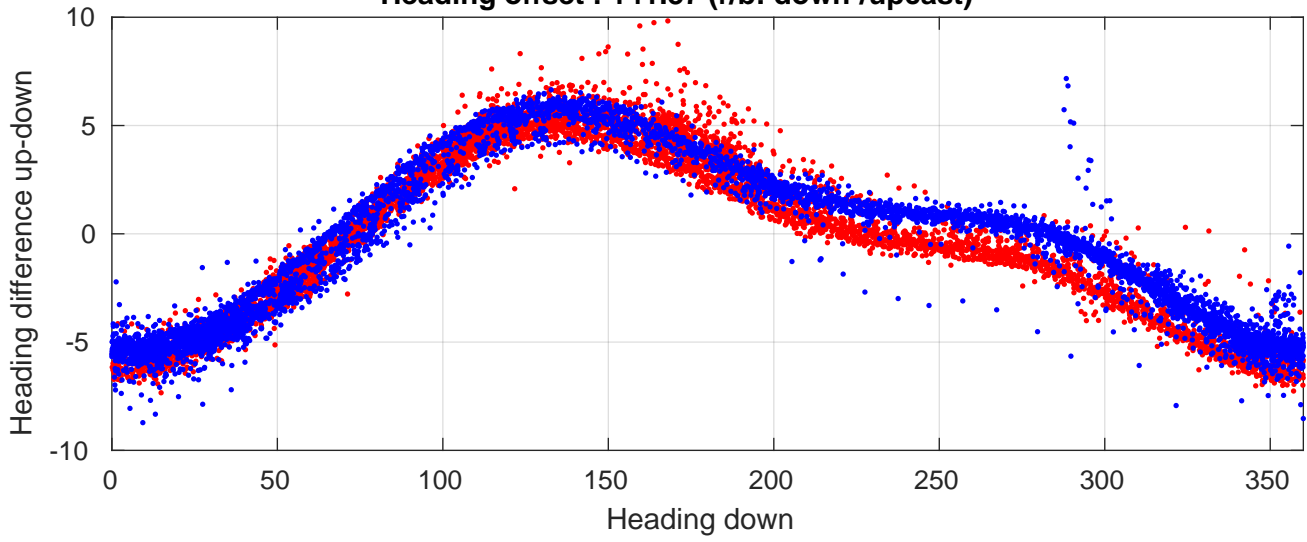

P06 station #122 (V2) Figure 6

Heading offset : 141.37 (r/b: down/upcast)

Pitch offset : -0.1798

Roll offset : -0.97973