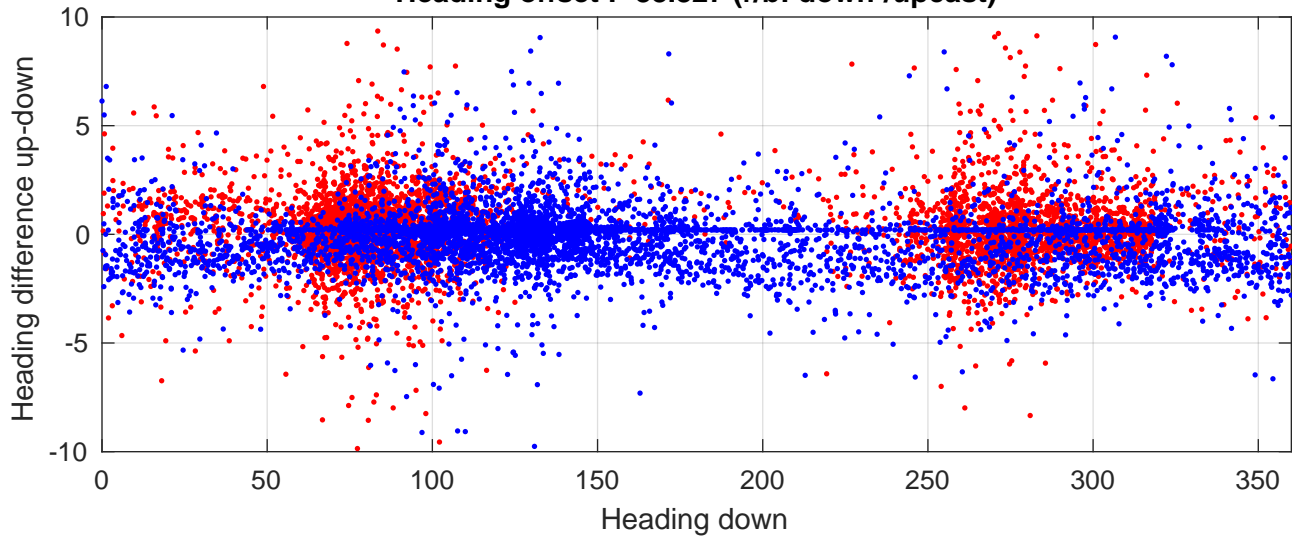

# S4P station #58 (V8) Figure 6

Heading offset : -88.827 (r/b: down-/upcast)

Pitch offset : 1.9583

Roll offset : -3.1754