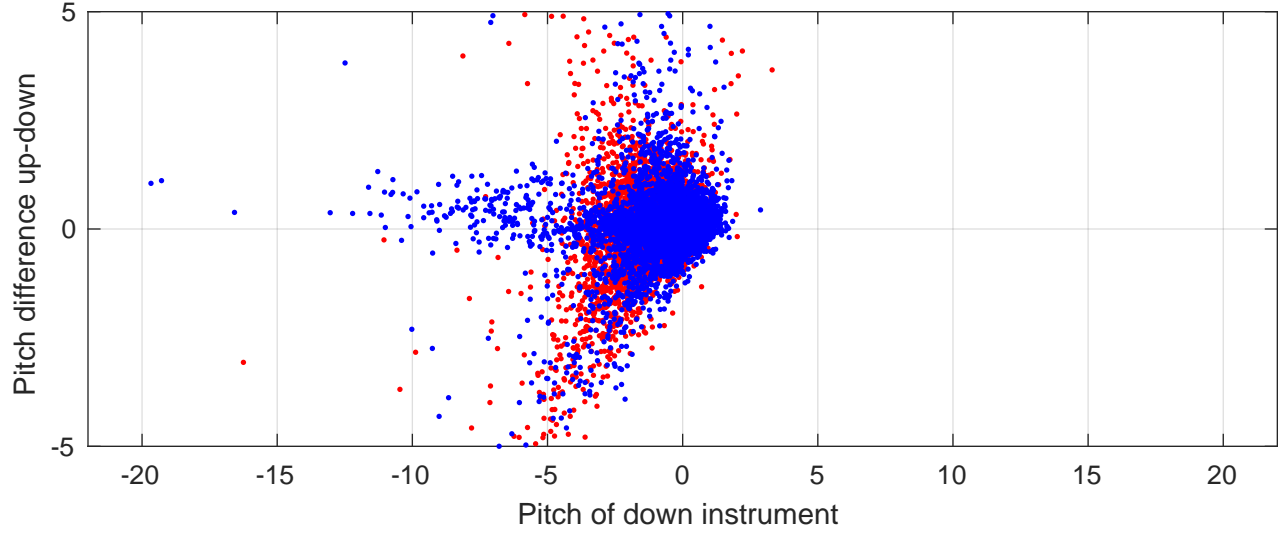

# S4P station #58 (V8) Figure 6

Heading offset : -88.827 (r/b: down-/upcast)

Pitch offset : 1.9583

Roll offset : -3.1754