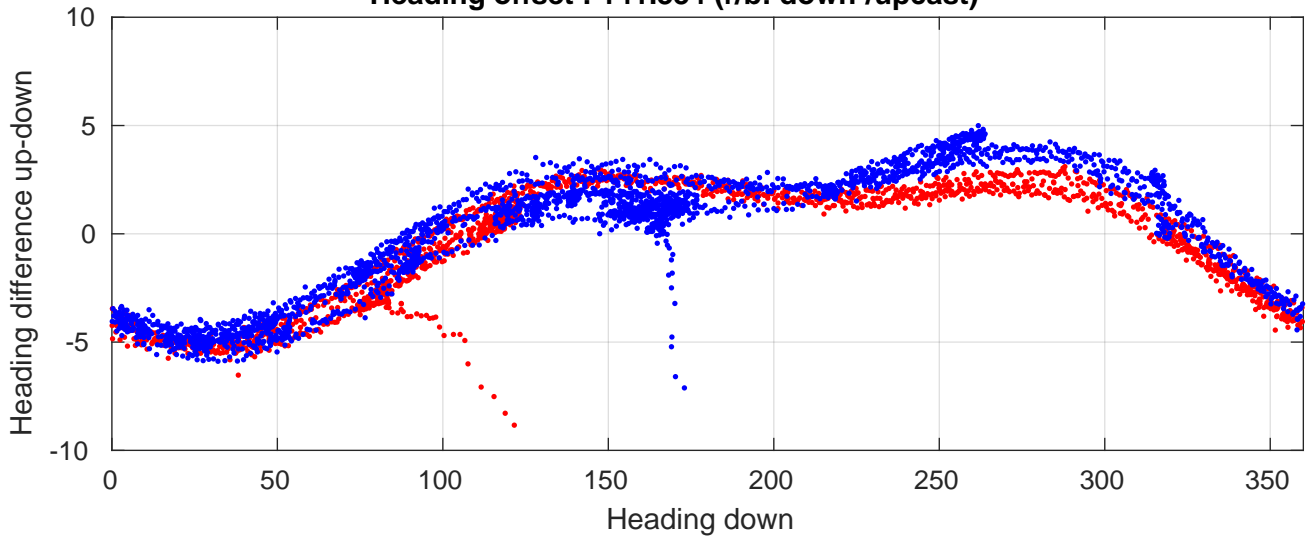

P06 station #68 (V2) Figure 6

Heading offset : 141.334 (r/b: down-/upcast)

Pitch offset : 0.1878

Roll offset : -0.83071