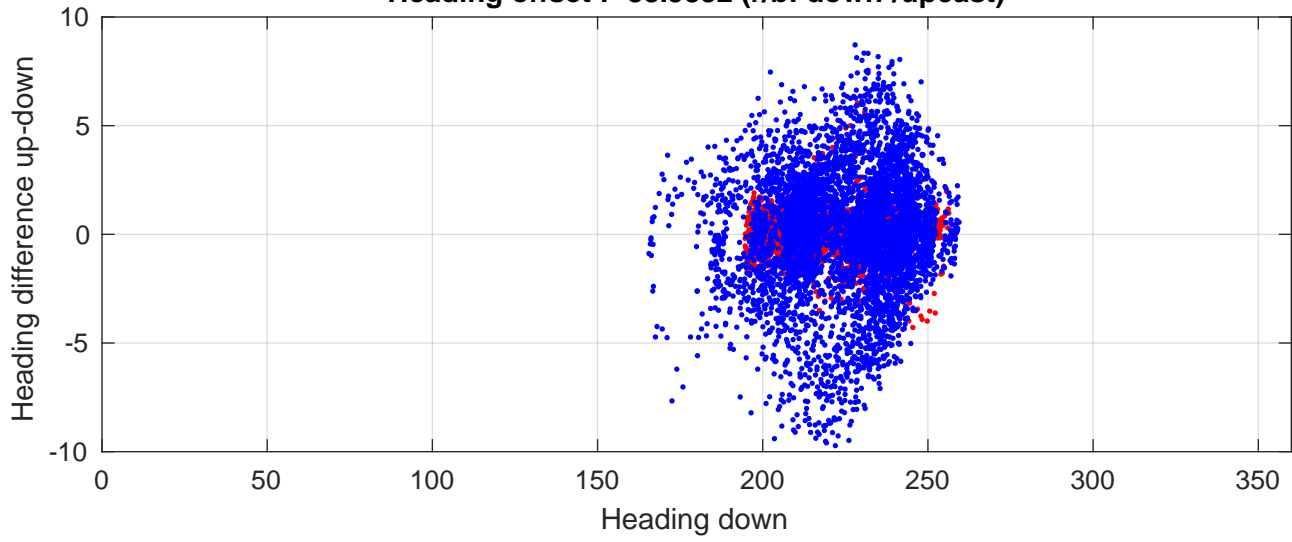

# S4P station #38 (V8) Figure 6

Heading offset : -88.9832 (r/b: down/upcast)

Pitch offset : 2.1288

Roll offset : -2.5396