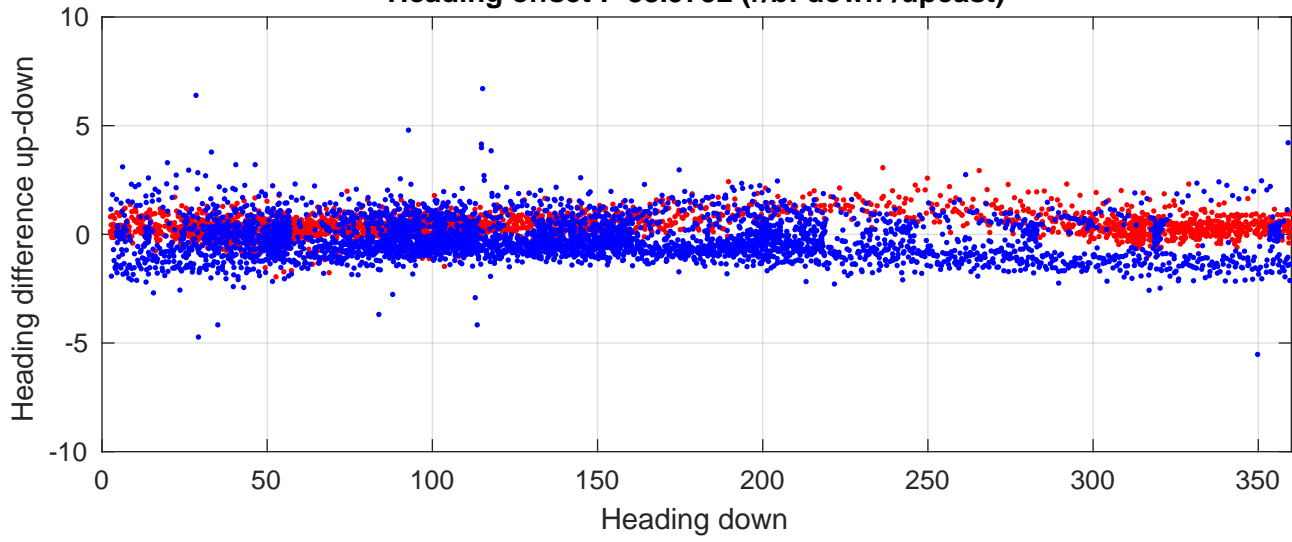

# S4P station #84 (V8) Figure 6

Heading offset : -88.9752 (r/b: down/upcast)

Pitch offset : 2.0966

Roll offset : -2.6713