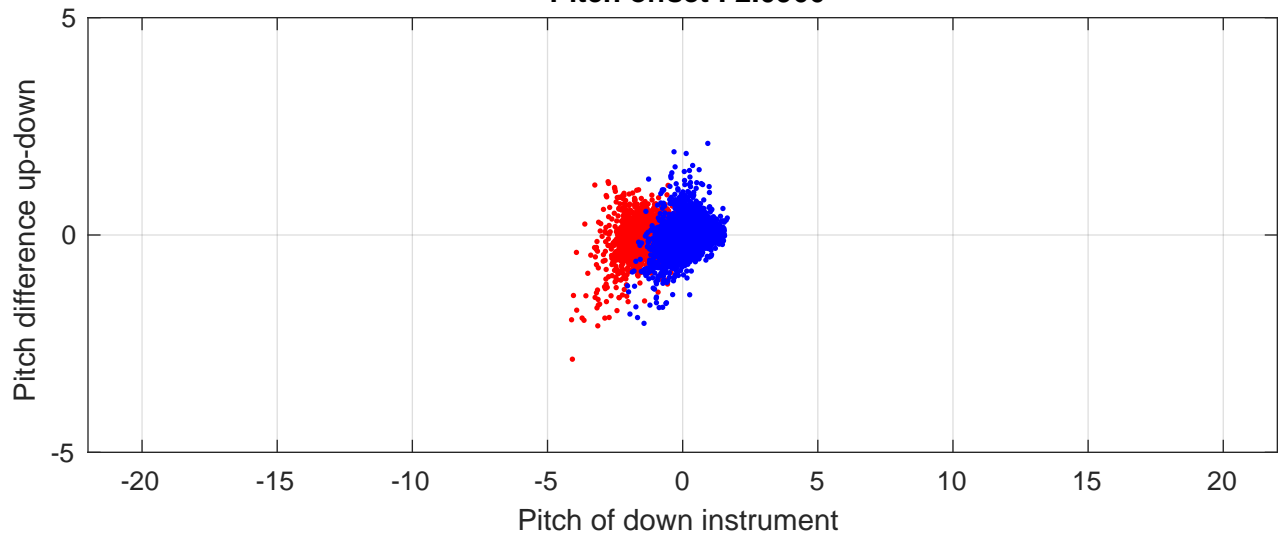

# S4P station #84 (V8) Figure 6

Heading offset : -88.9752 (r/b: down/upcast)

Pitch offset : 2.0966

Roll offset : -2.6713