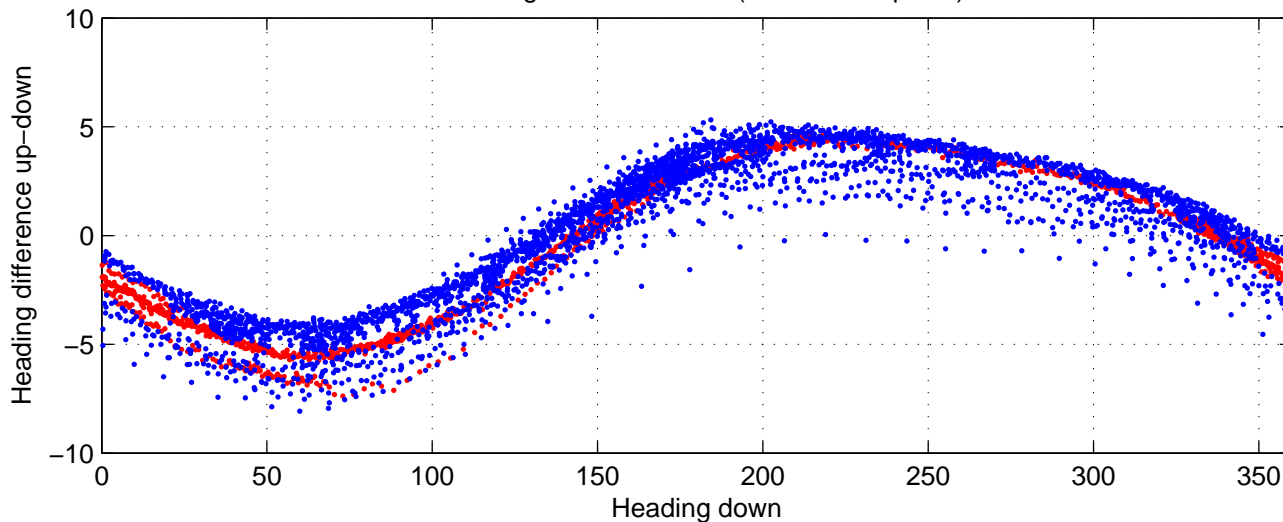

rh10821 (LADCP #090; V5) Figure 6

Heading offset : 88.6346 (r/b: down-/upcast)

Pitch offset : -0.86904

Roll offset : -0.74902