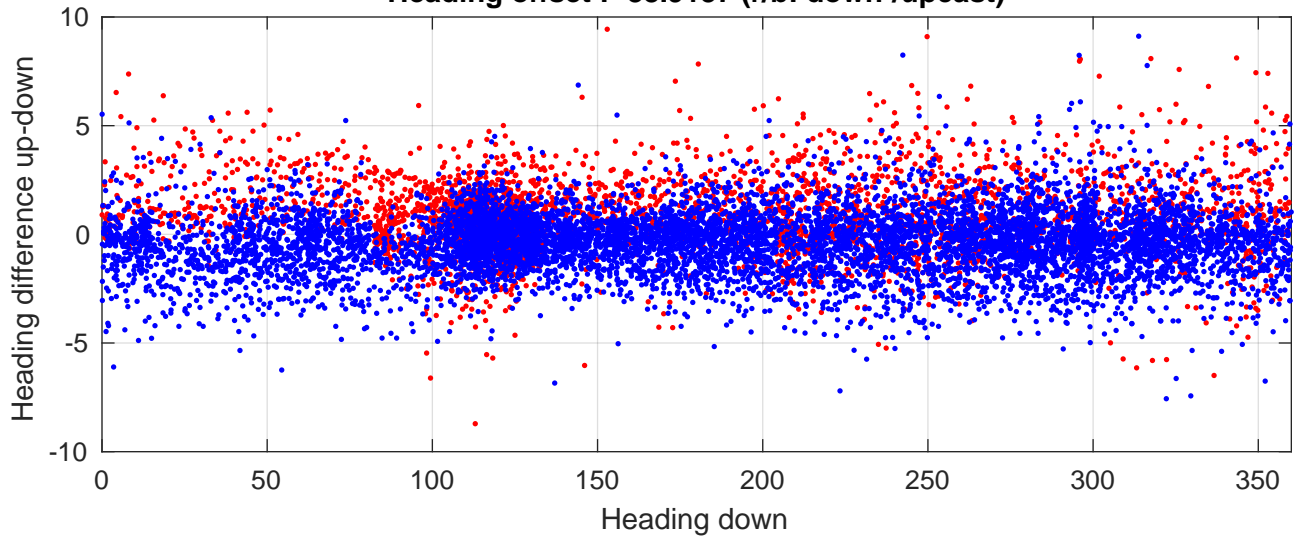

S4P station #29 (V8) Figure 6

Heading offset : -88.9137 (r/b: down/upcast)

Pitch offset : 1.9958

Roll offset : -2.9558